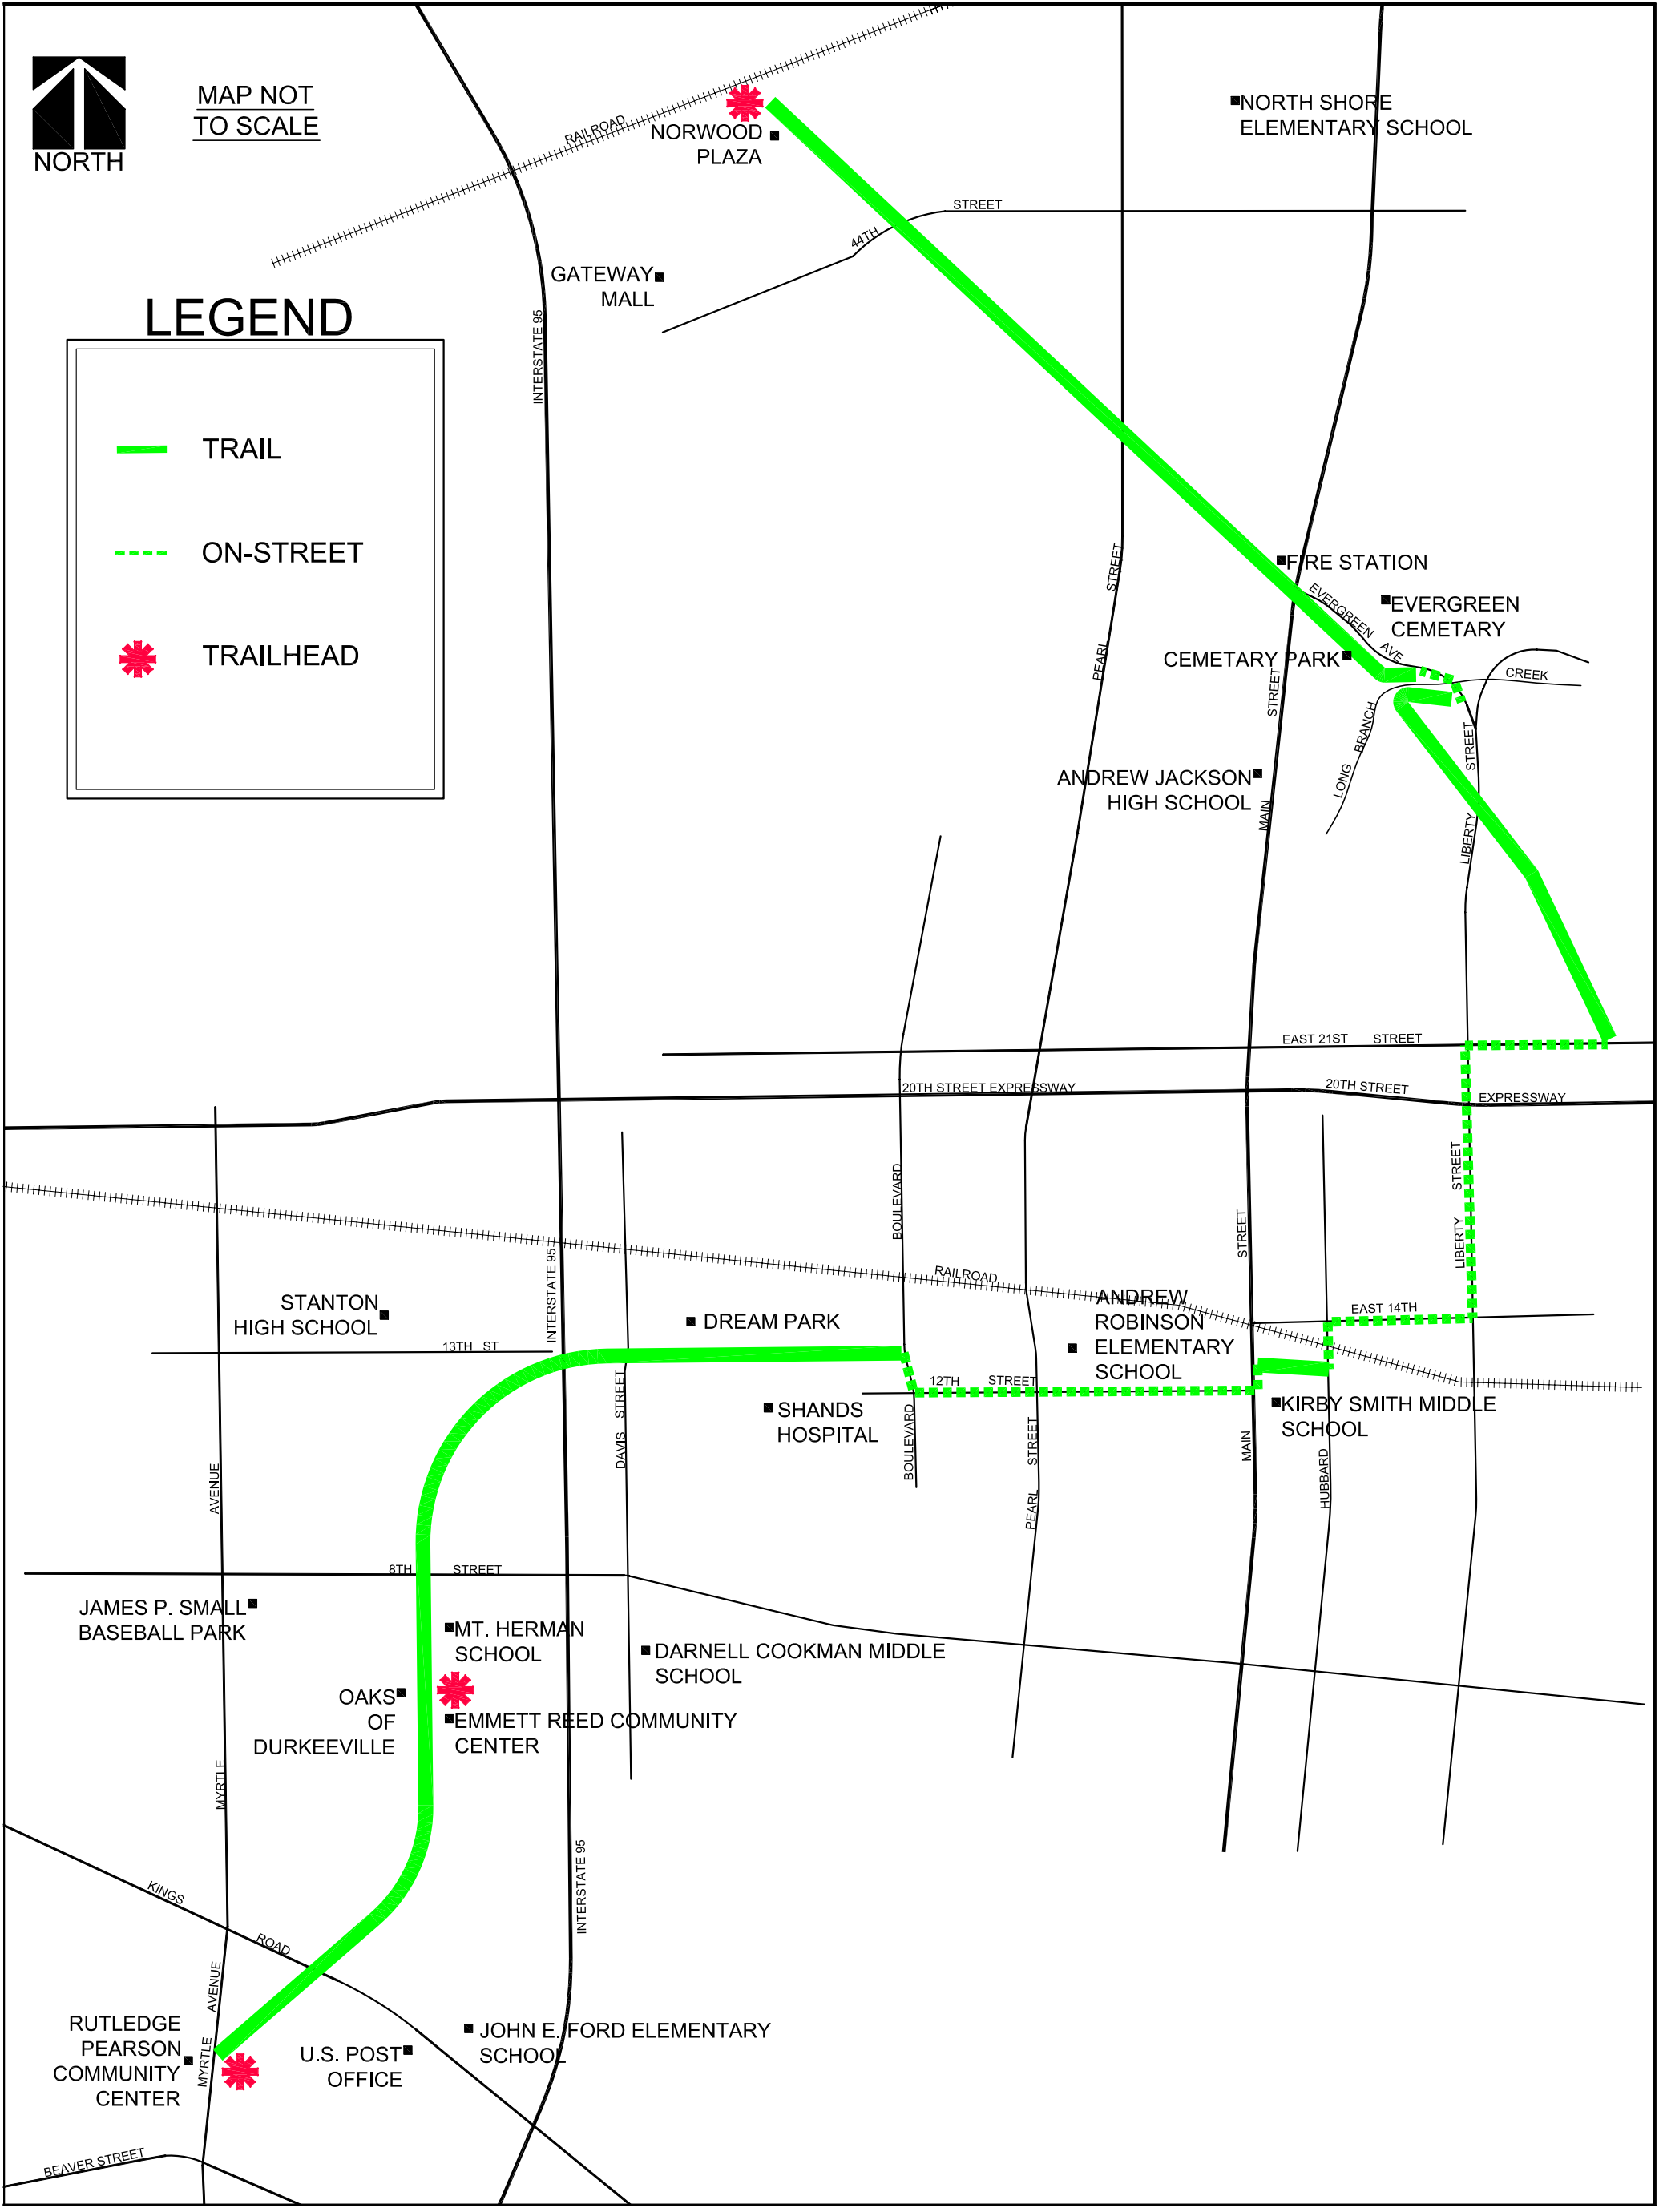

S-LINE URBAN GREENWAY TRAIL ROUTE

MAP NOT TO SCALE

LEGEND

- TRAIL
- ON-STREET
- TRAILHEAD

RUTLEDGE PEARSON COMMUNITY CENTER

U.S. POST OFFICE

JOHN E. FORD ELEMENTARY SCHOOL

JAMES P. SMALL BASEBALL PARK

INTERSTATE 95

44TH STREET

STREET

PEARL STREET

MAIN STREET

EVERGREEN AVE

CREEK

LIBERTY STREET

LONG BRANCH

EAST 21ST STREET

20TH STREET EXPRESSWAY

20TH STREET EXPRESSWAY

BOULEVARD

RAILROAD

STREET

EAST 14TH

12TH STREET

DAVIS STREET

8TH STREET

AVENUE

MYRTLE

KINGS

ROAD

INTERSTATE 95