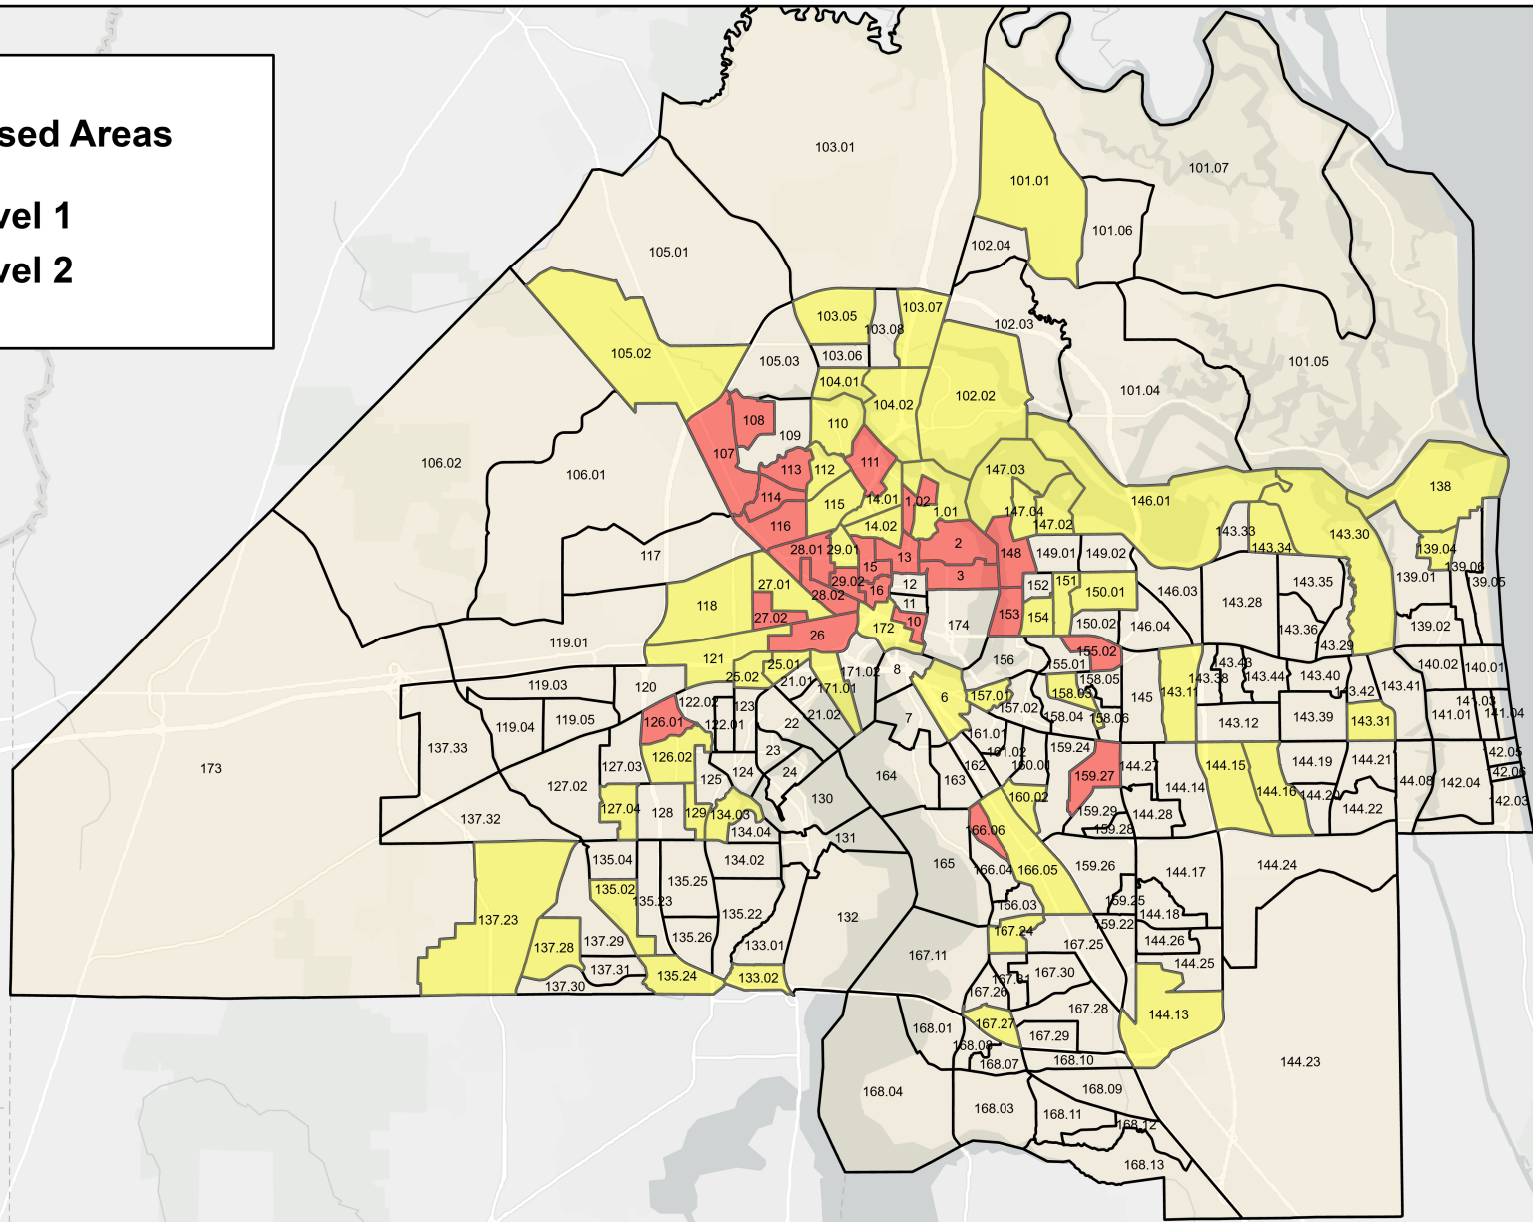

Distressed Areas

- Level 1
- Level 2

City of Jacksonville
Office of Economic Development

Economically Distressed Areas

July 1st, 2024