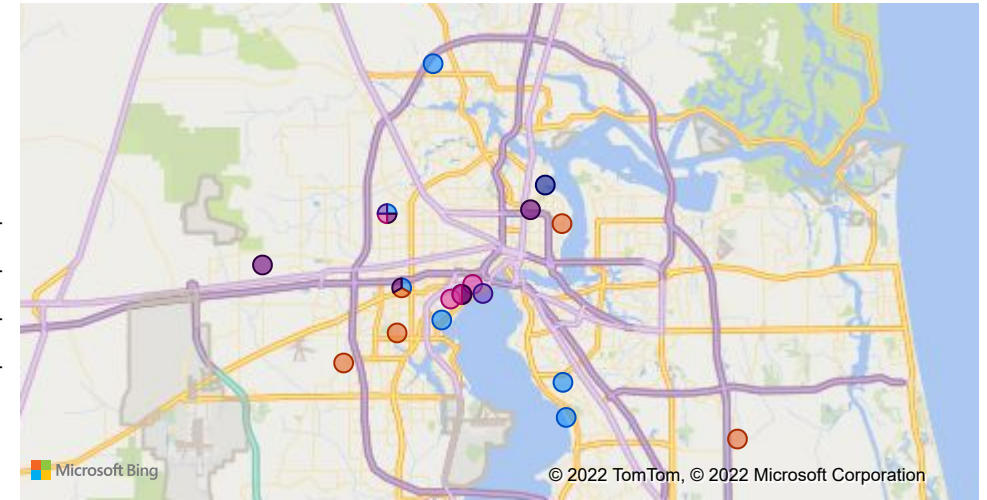

Complaints by Hour of the Day

Complaints Map

- 3: 6-9 hr
- 4: 9-12 hr
- 5: 12-15 hr
- 6: 15-18 hr
- 7: 18-21 hr
- 8: 21-23 hr

Number of Complaints per Day

Month Activities

Date	Activity
Sunday, July 31, 2022	No activities

Top Complainants Addresses

Address	Number of Complaints
5925 Round Table Rd, Jacksonville, 32254	5
748 Mamie Rd, Jacksonville, 32205	4
11598 Wingate Rd N, Jacksonville, FL 32218	3
2200 Cheryl Dr, Jacksonville, FL 32217	2
2832 Lydia St, Jacksonville, FL 32205	2
2833 Lydia St, Jacksonville, FL 32205	1