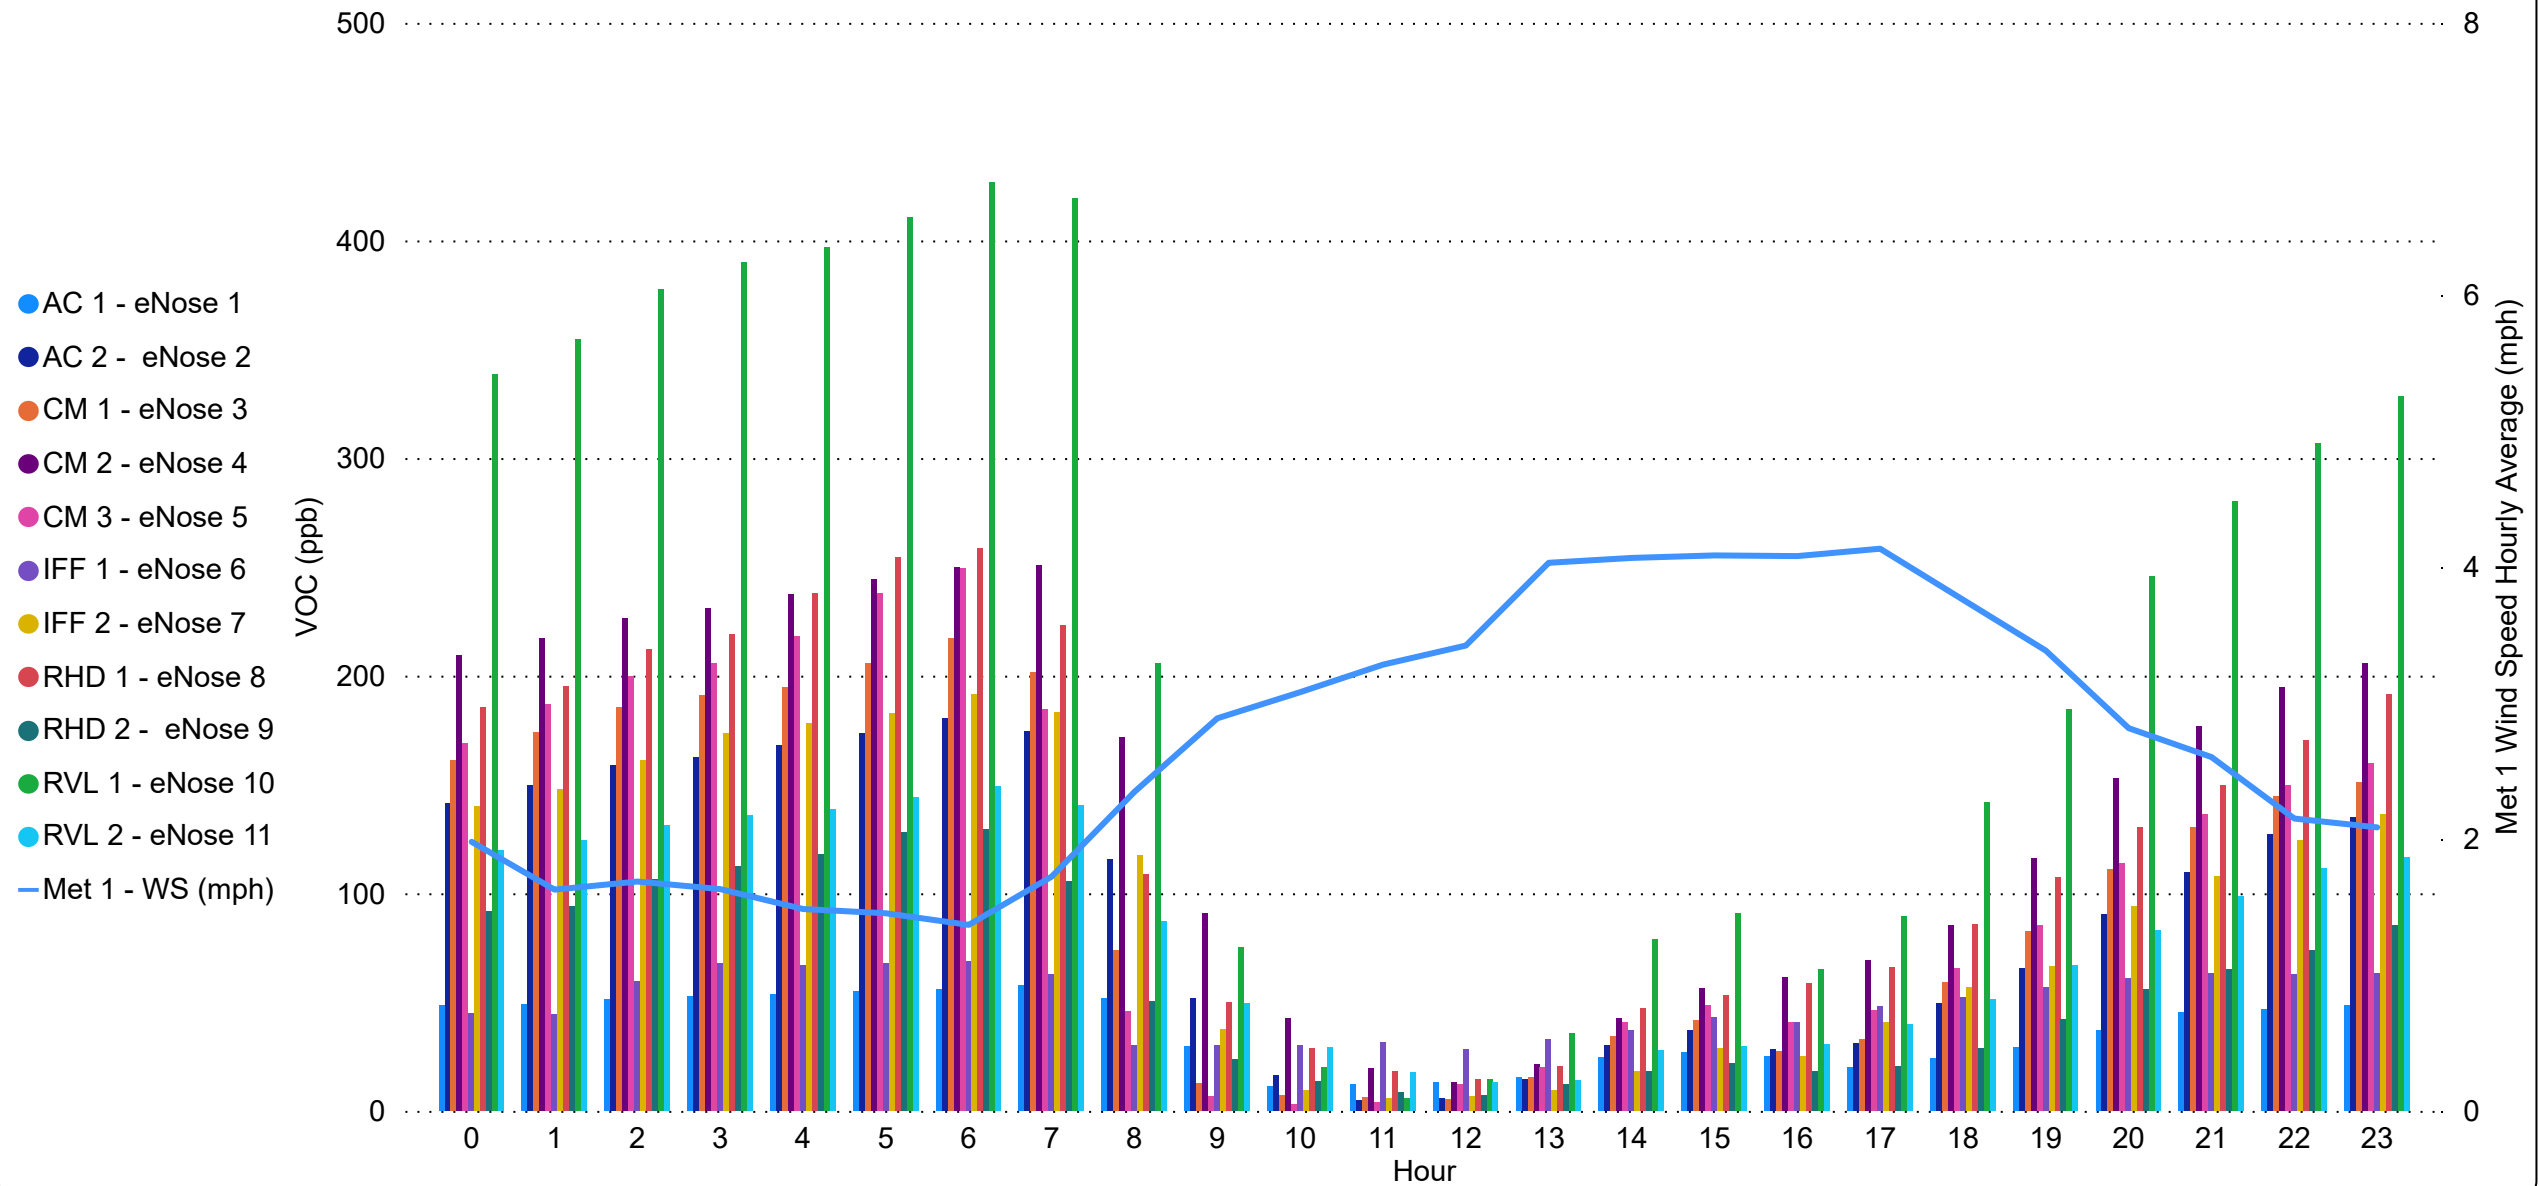

VOC Hourly Averages (ppb) & Met Wind Speed Hourly Average (mph)