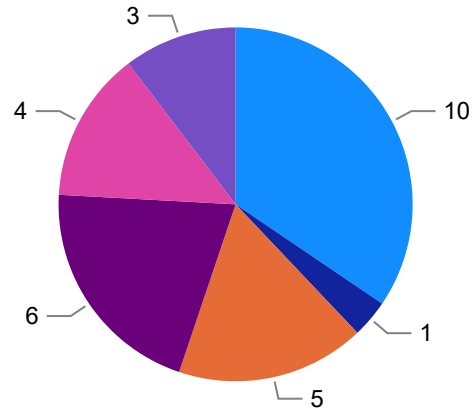

Complaints by Hour of the Day

Complaints Map

- 3: 6-9 hr
- 4: 9-12 hr
- 5: 12-15 hr
- 6: 15-18 hr
- 7: 18-21 hr
- 8: 21-23 hr

Number of Complaints per Day

Month Activities

Date	Activity
Sunday, July 31, 2022	No activities