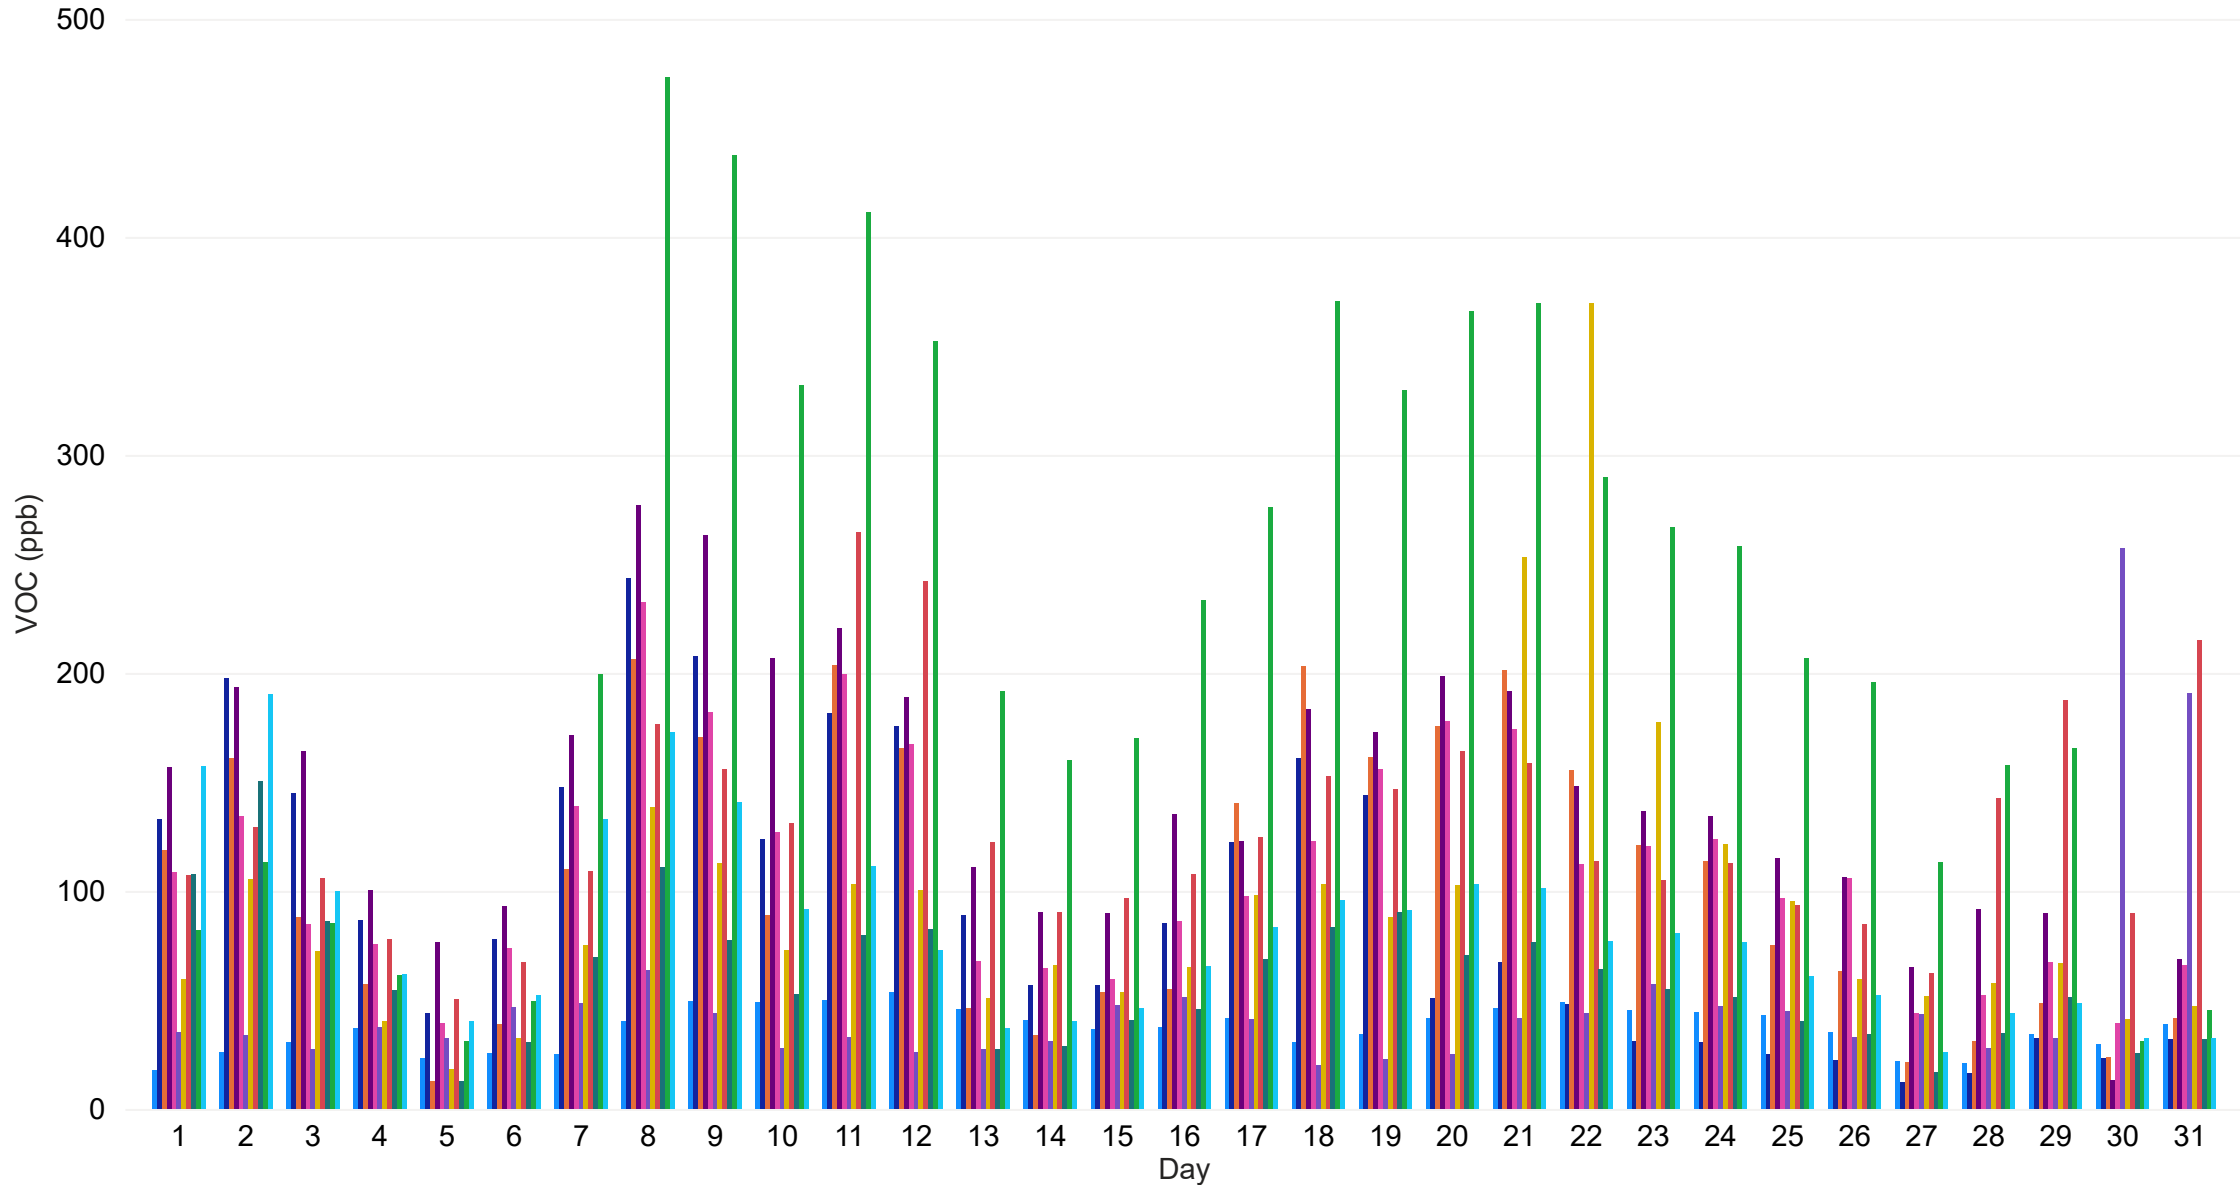

Total Complaints  
Past Month

48

Total Complaints  
Current Month

29

Odor Events  
Past Month

4

Odor Events  
Current Month

0

Complaints by Hour of the Day

Complaints Map

- 3: 6-9 hr
- 4: 9-12 hr
- 5: 12-15 hr
- 6: 15-18 hr
- 7: 18-21 hr
- 8: 21-23 hr

Number of Complaints per Day

Month Activities

Date	Activity
Sunday, July 31, 2022	No activities

\*An odor event is defined as a day with 5 or more complaints (columns in red)

### VOC Daily Averages (ppb)

- AC 1 - eNose 1
- AC 2 - eNose 2
- CM 1 - eNose 3
- CM 2 - eNose 4
- CM 3 - eNose 5
- IFF 1 - eNose 6
- IFF 2 - eNose 7
- RHD 1 - eNose 8
- RHD 2 - eNose 9
- RVL 1 - eNose 10
- RVL 2 - eNose 11