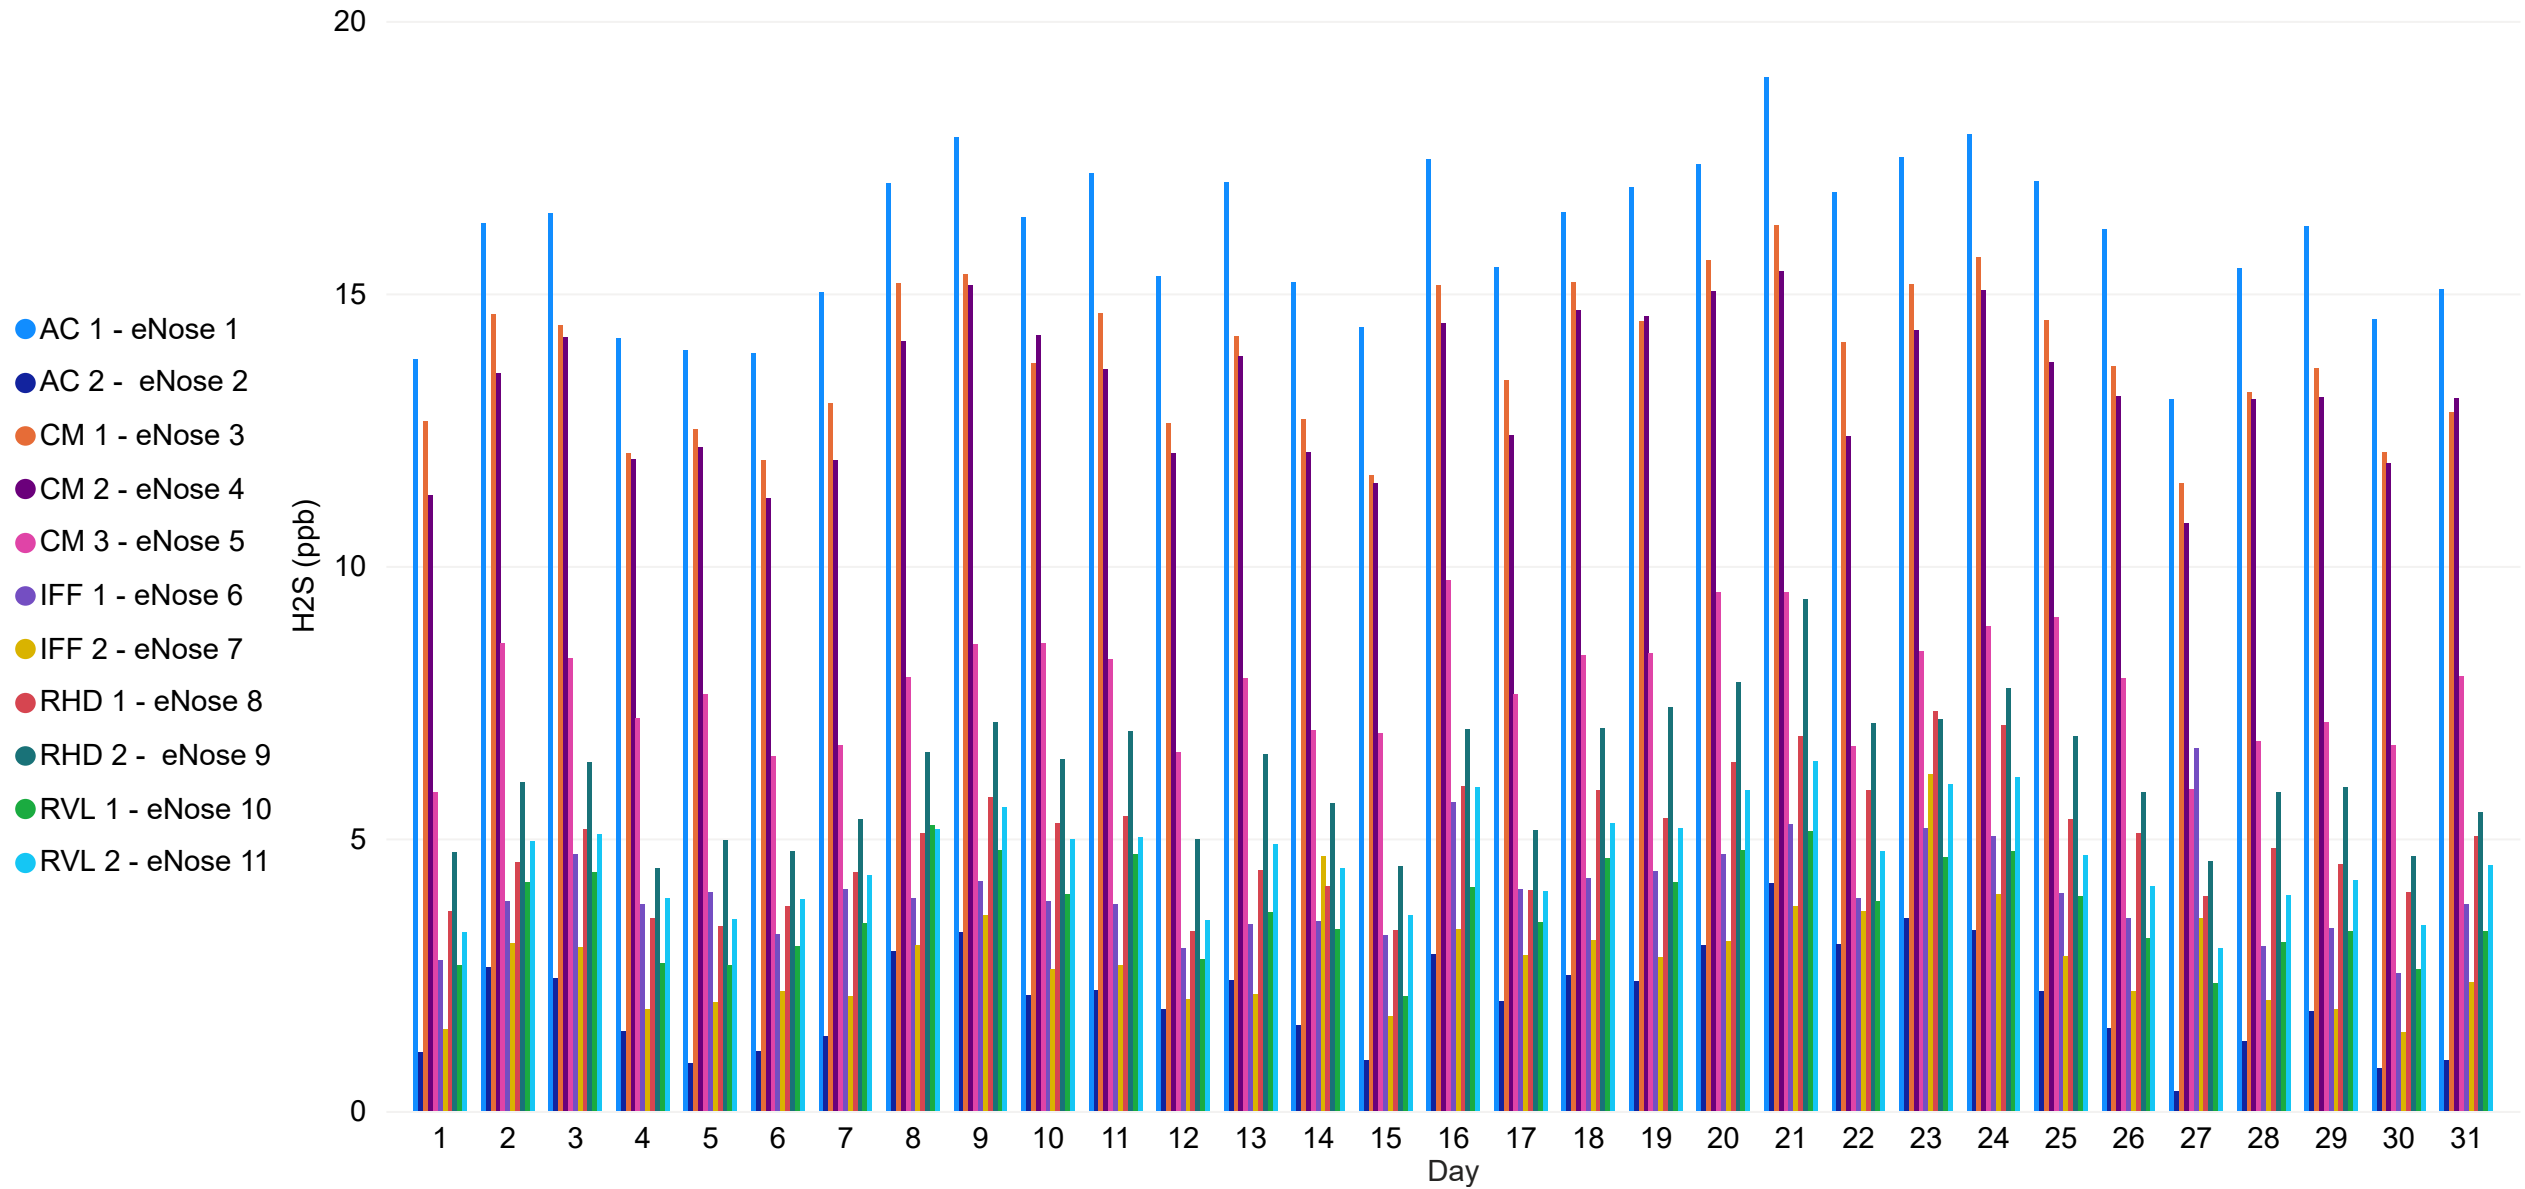

H2S Daily Averages (ppb)