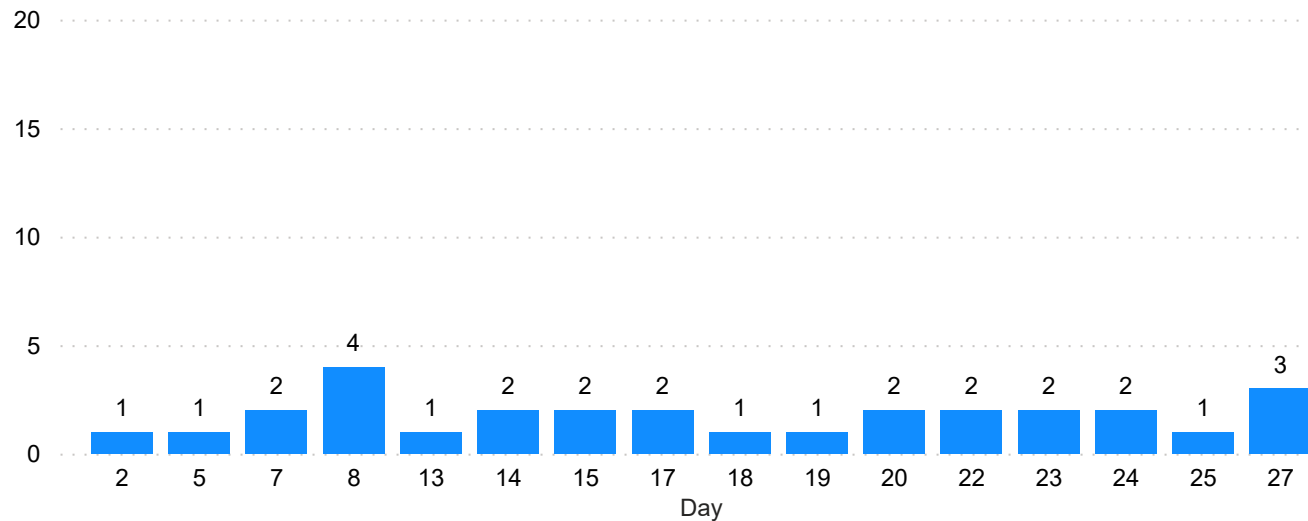

Complaints by Hour of the Day

Complaints Map

- 3: 6-9 hr
- 4: 9-12 hr
- 5: 12-15 hr
- 6: 15-18 hr
- 7: 18-21 hr
- 8: 21-23 hr

Number of Complaints per Day

Month Activities

Date	Activity
Sunday, July 31, 2022	No activities