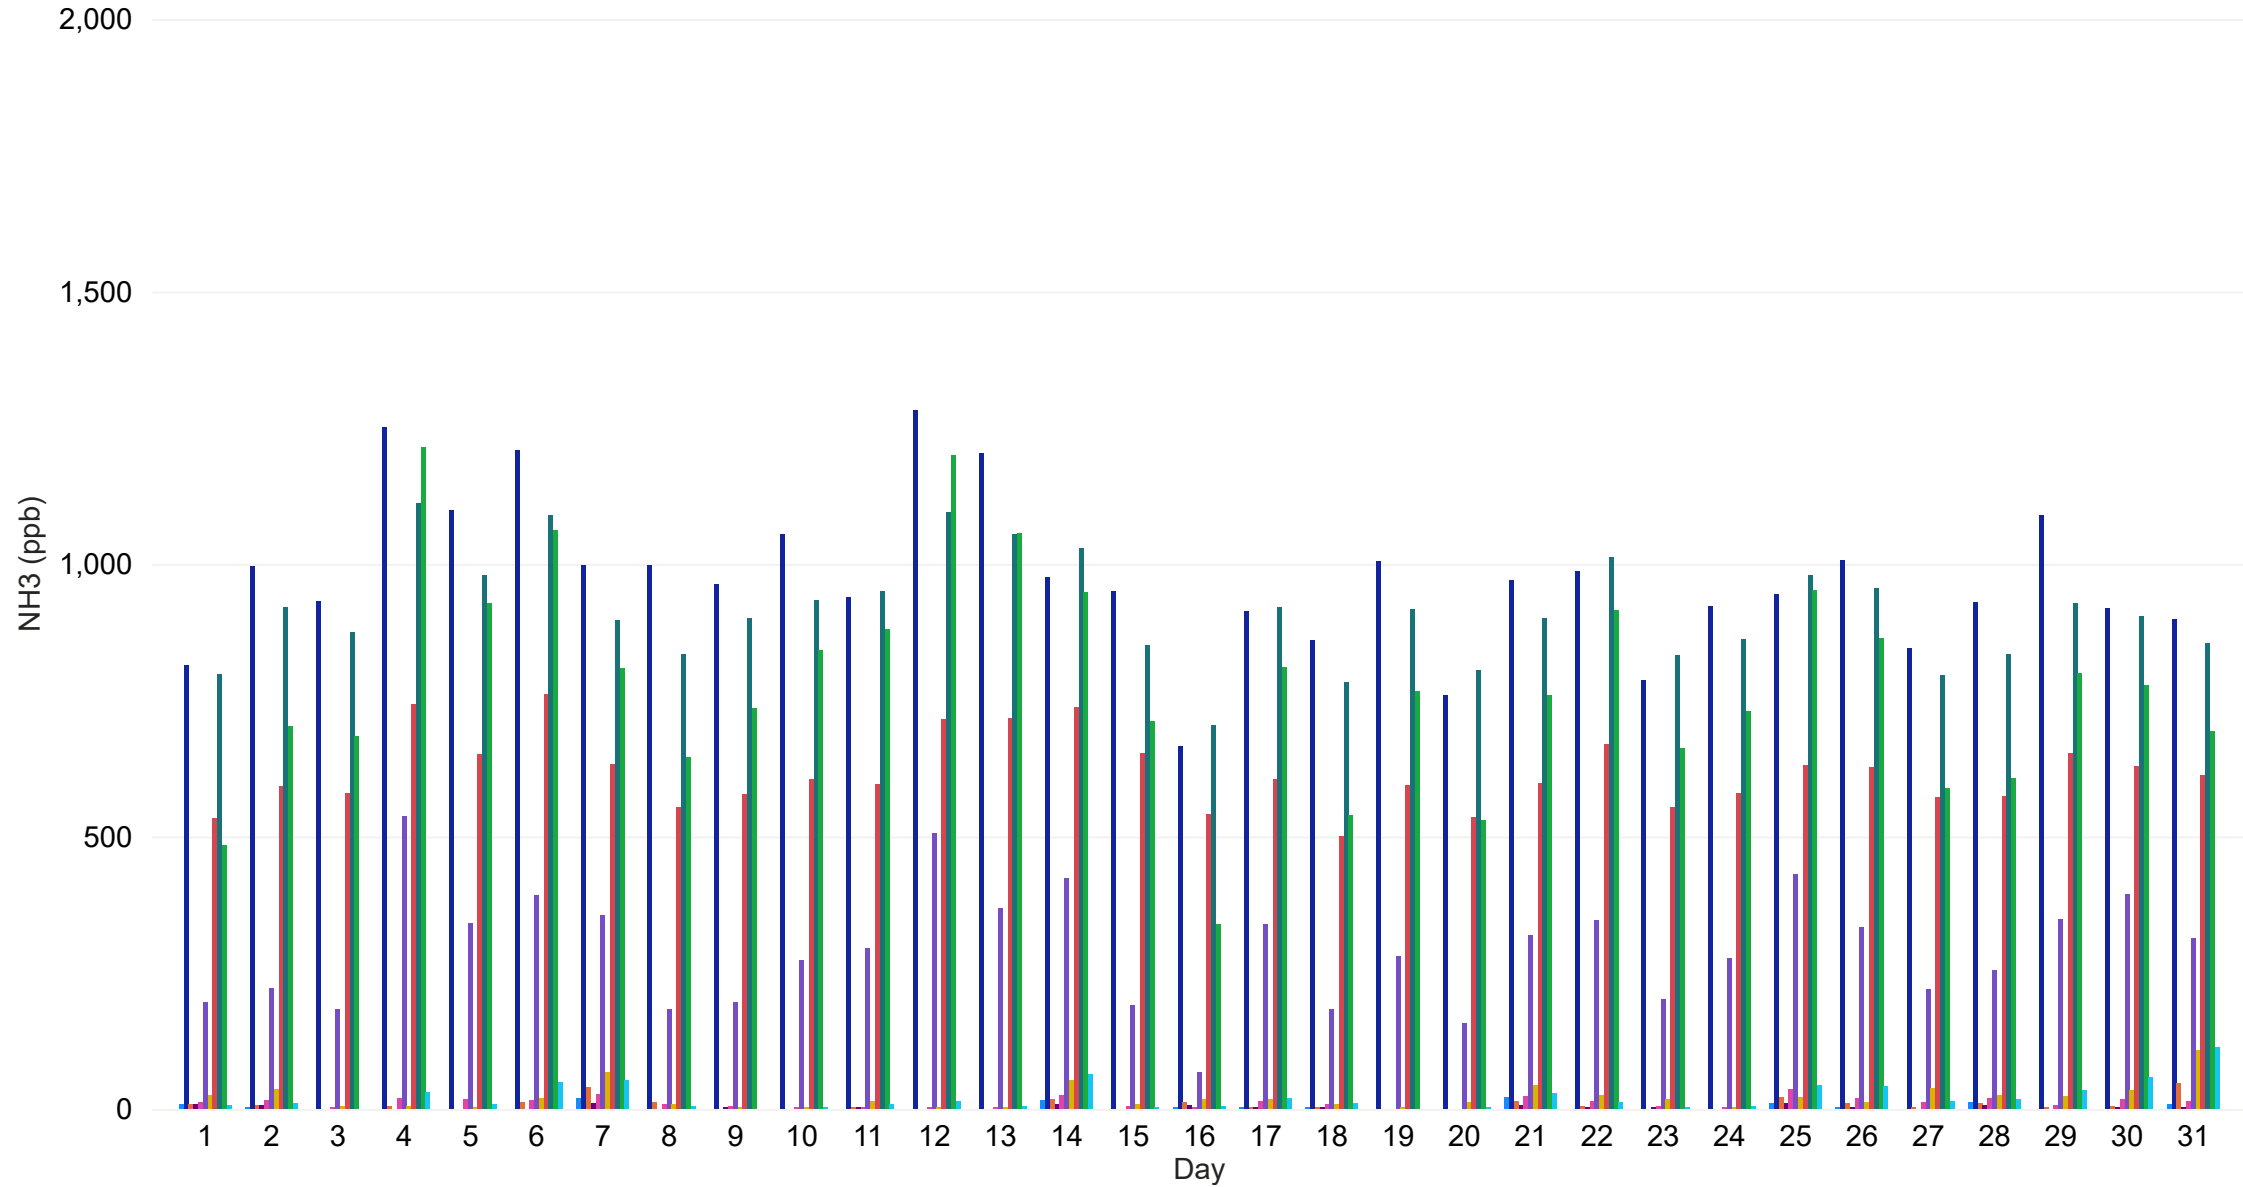

NH3 Daily Averages (ppb)

- AC 1 - eNose 1
- AC 2 - eNose 2
- CM 1 - eNose 3
- CM 2 - eNose 4
- CM 3 - eNose 5
- IFF 1 - eNose 6
- IFF 2 - eNose 7
- RHD 1 - eNose 8
- RHD 2 - eNose 9
- RVL 1 - eNose 10
- RVL 2 - eNose 11