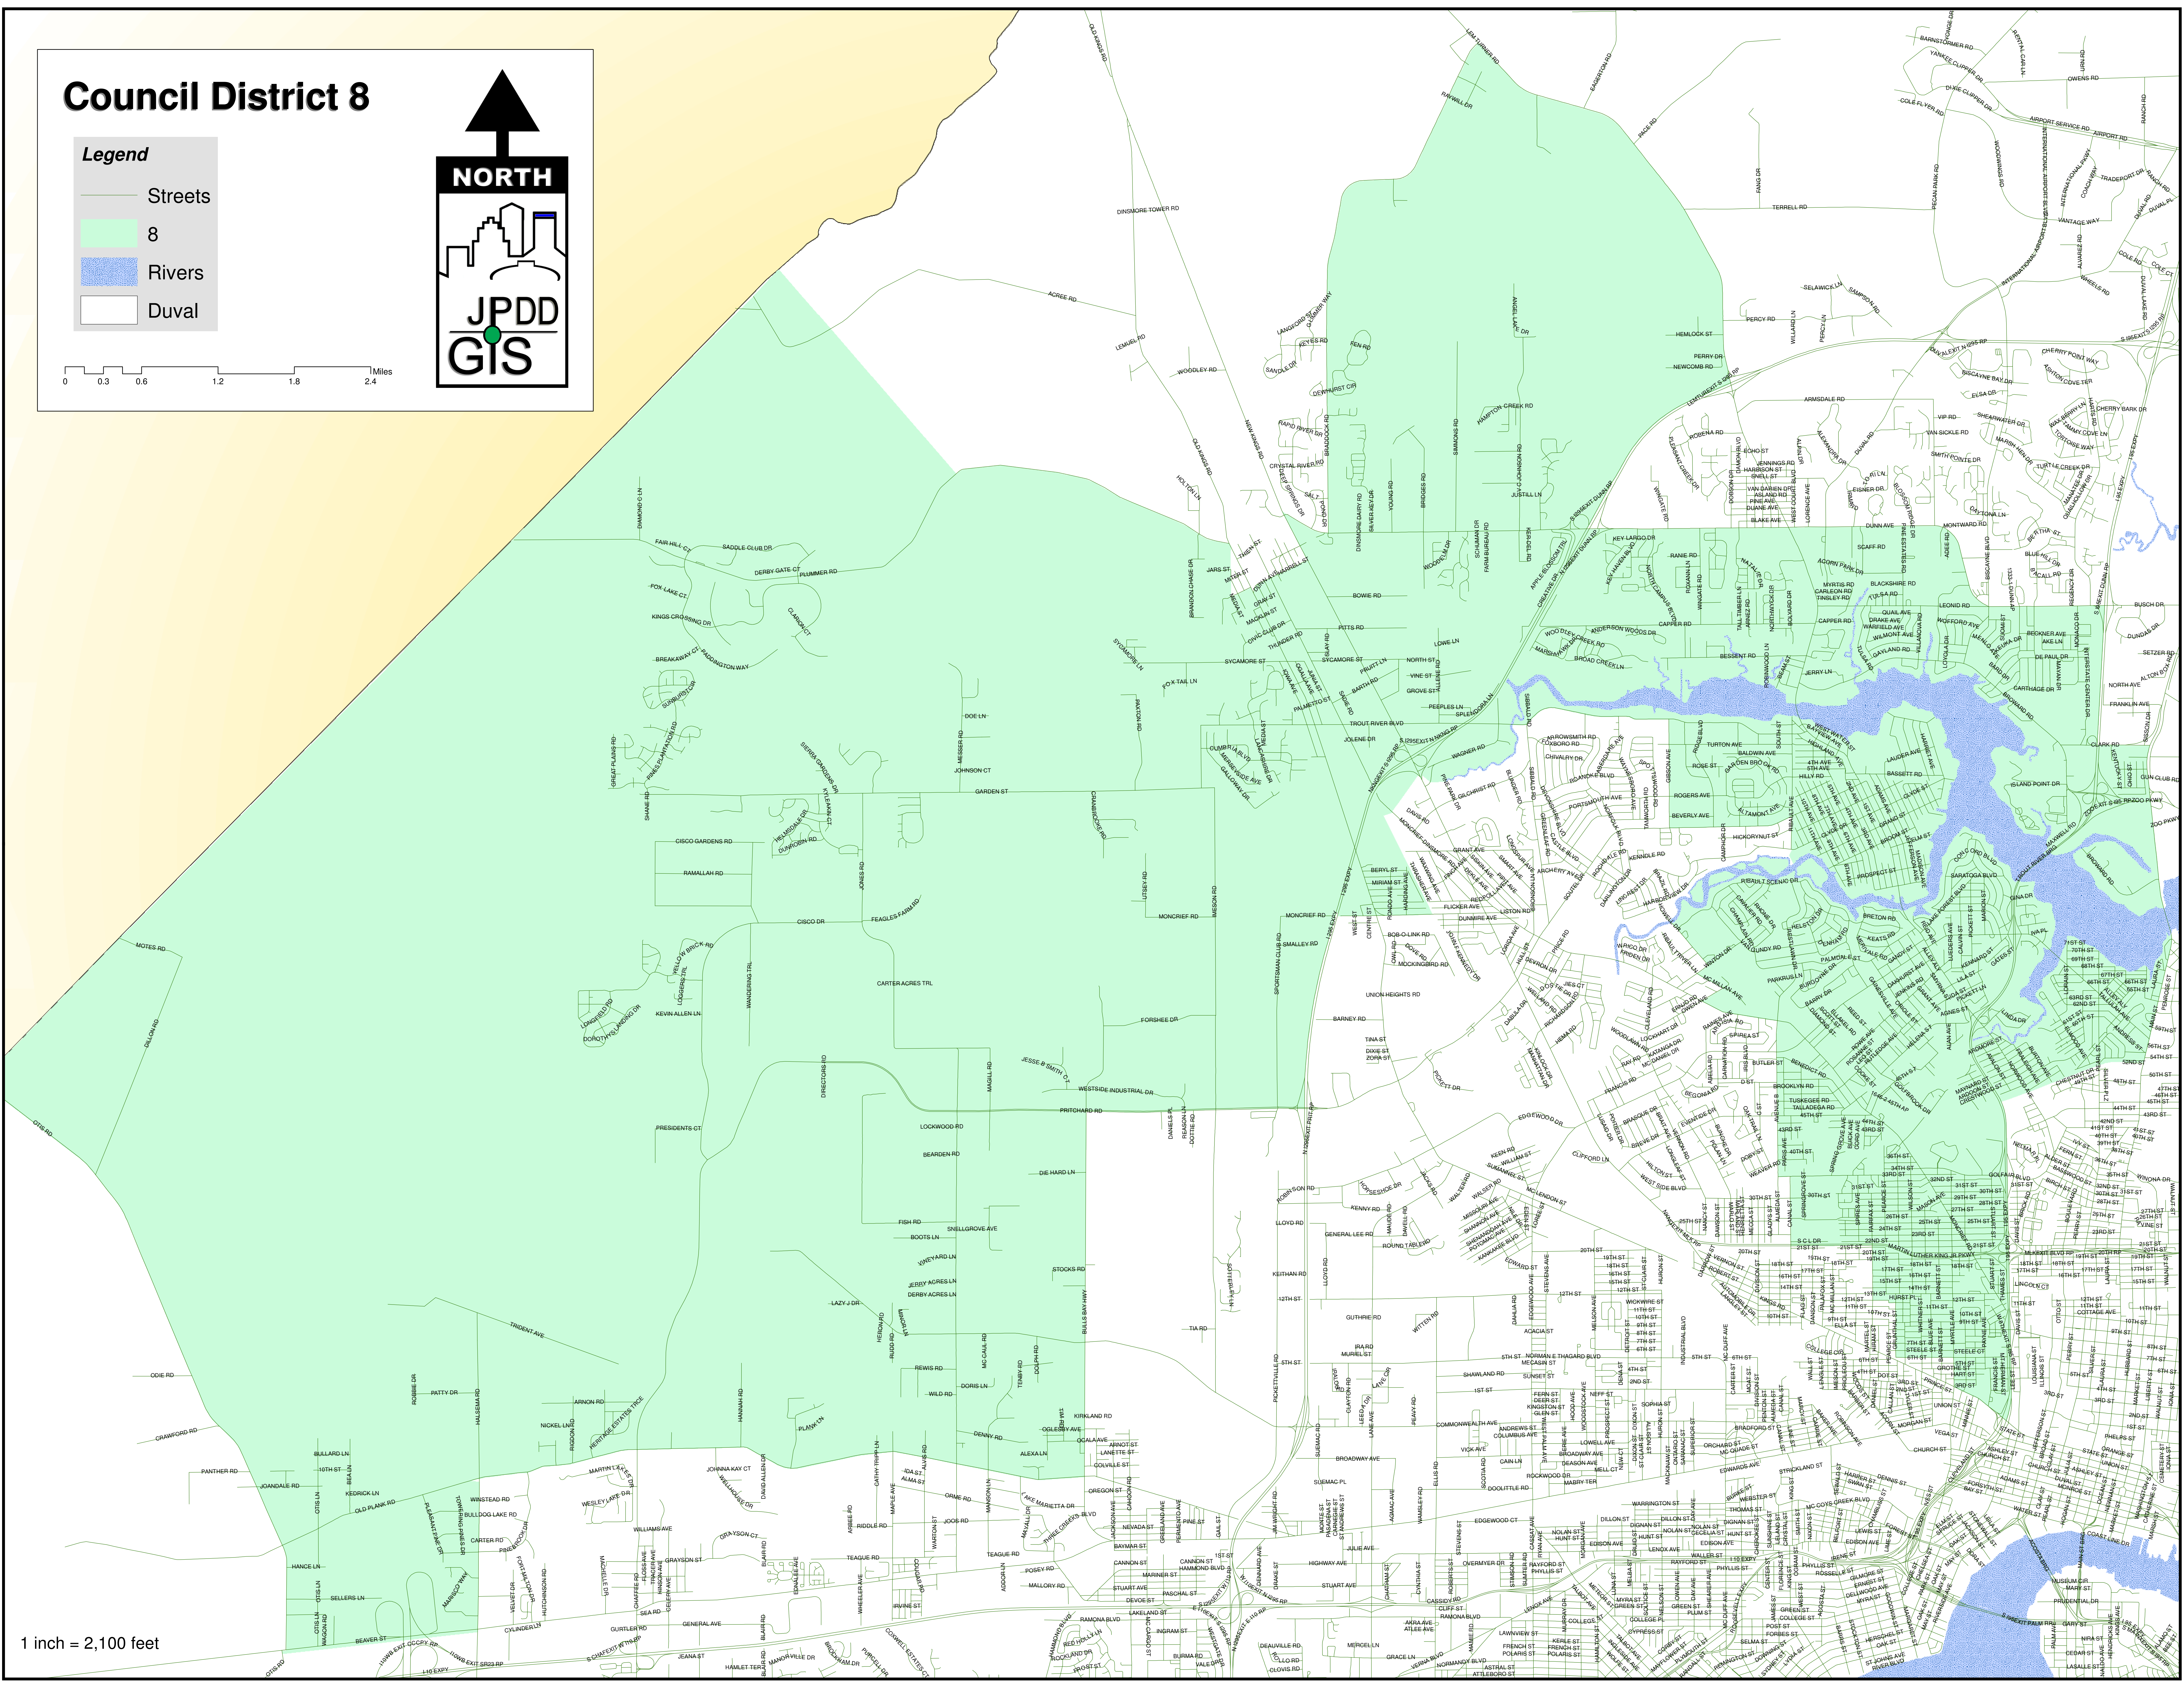

Council District 8

Legend

- Streets
- 8
- Rivers
- Duval

1 inch = 2,100 feet