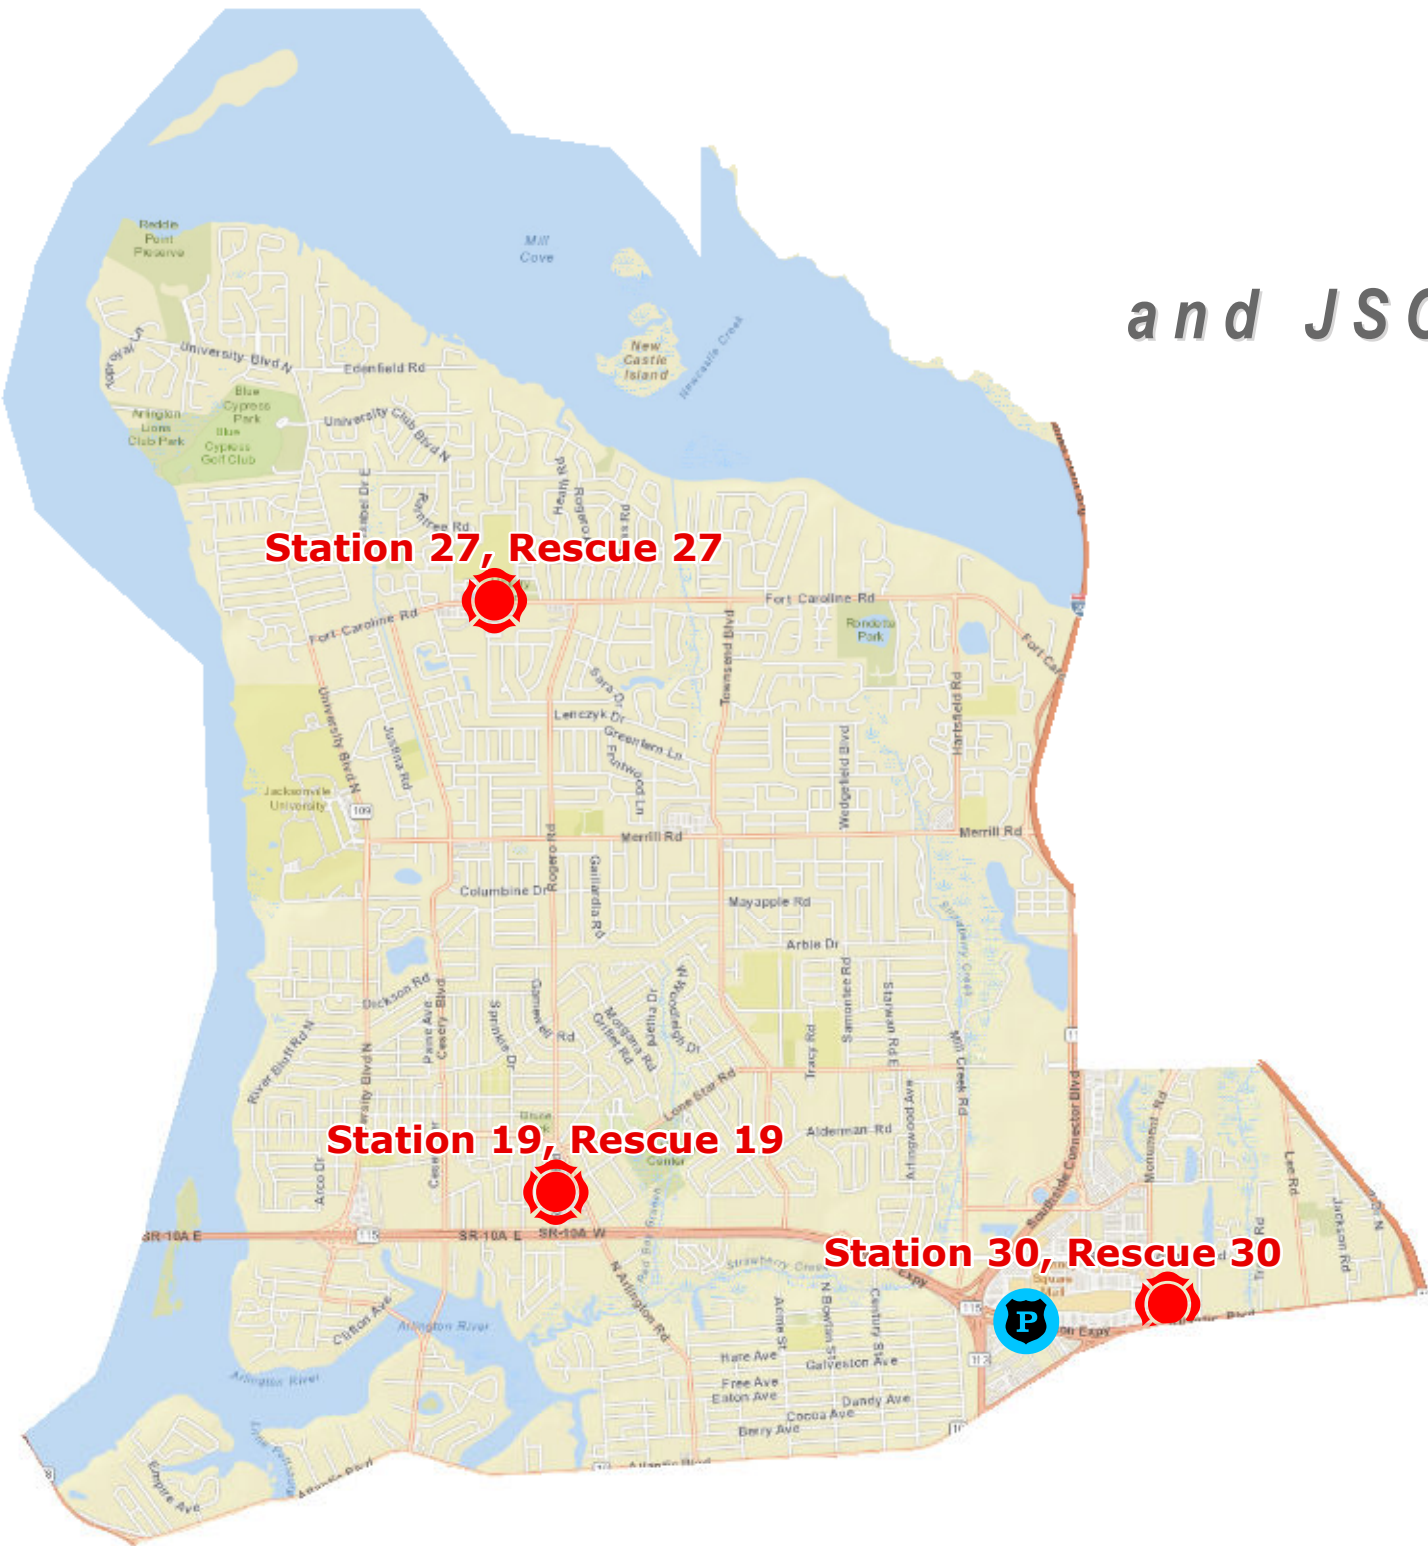

Duval County City Council District 1 *Fire Stations and JSO Substations*

Legend

-  Fire_Stations (3)
-  JSO_Substations (1)

0 0.5 1 2 Miles