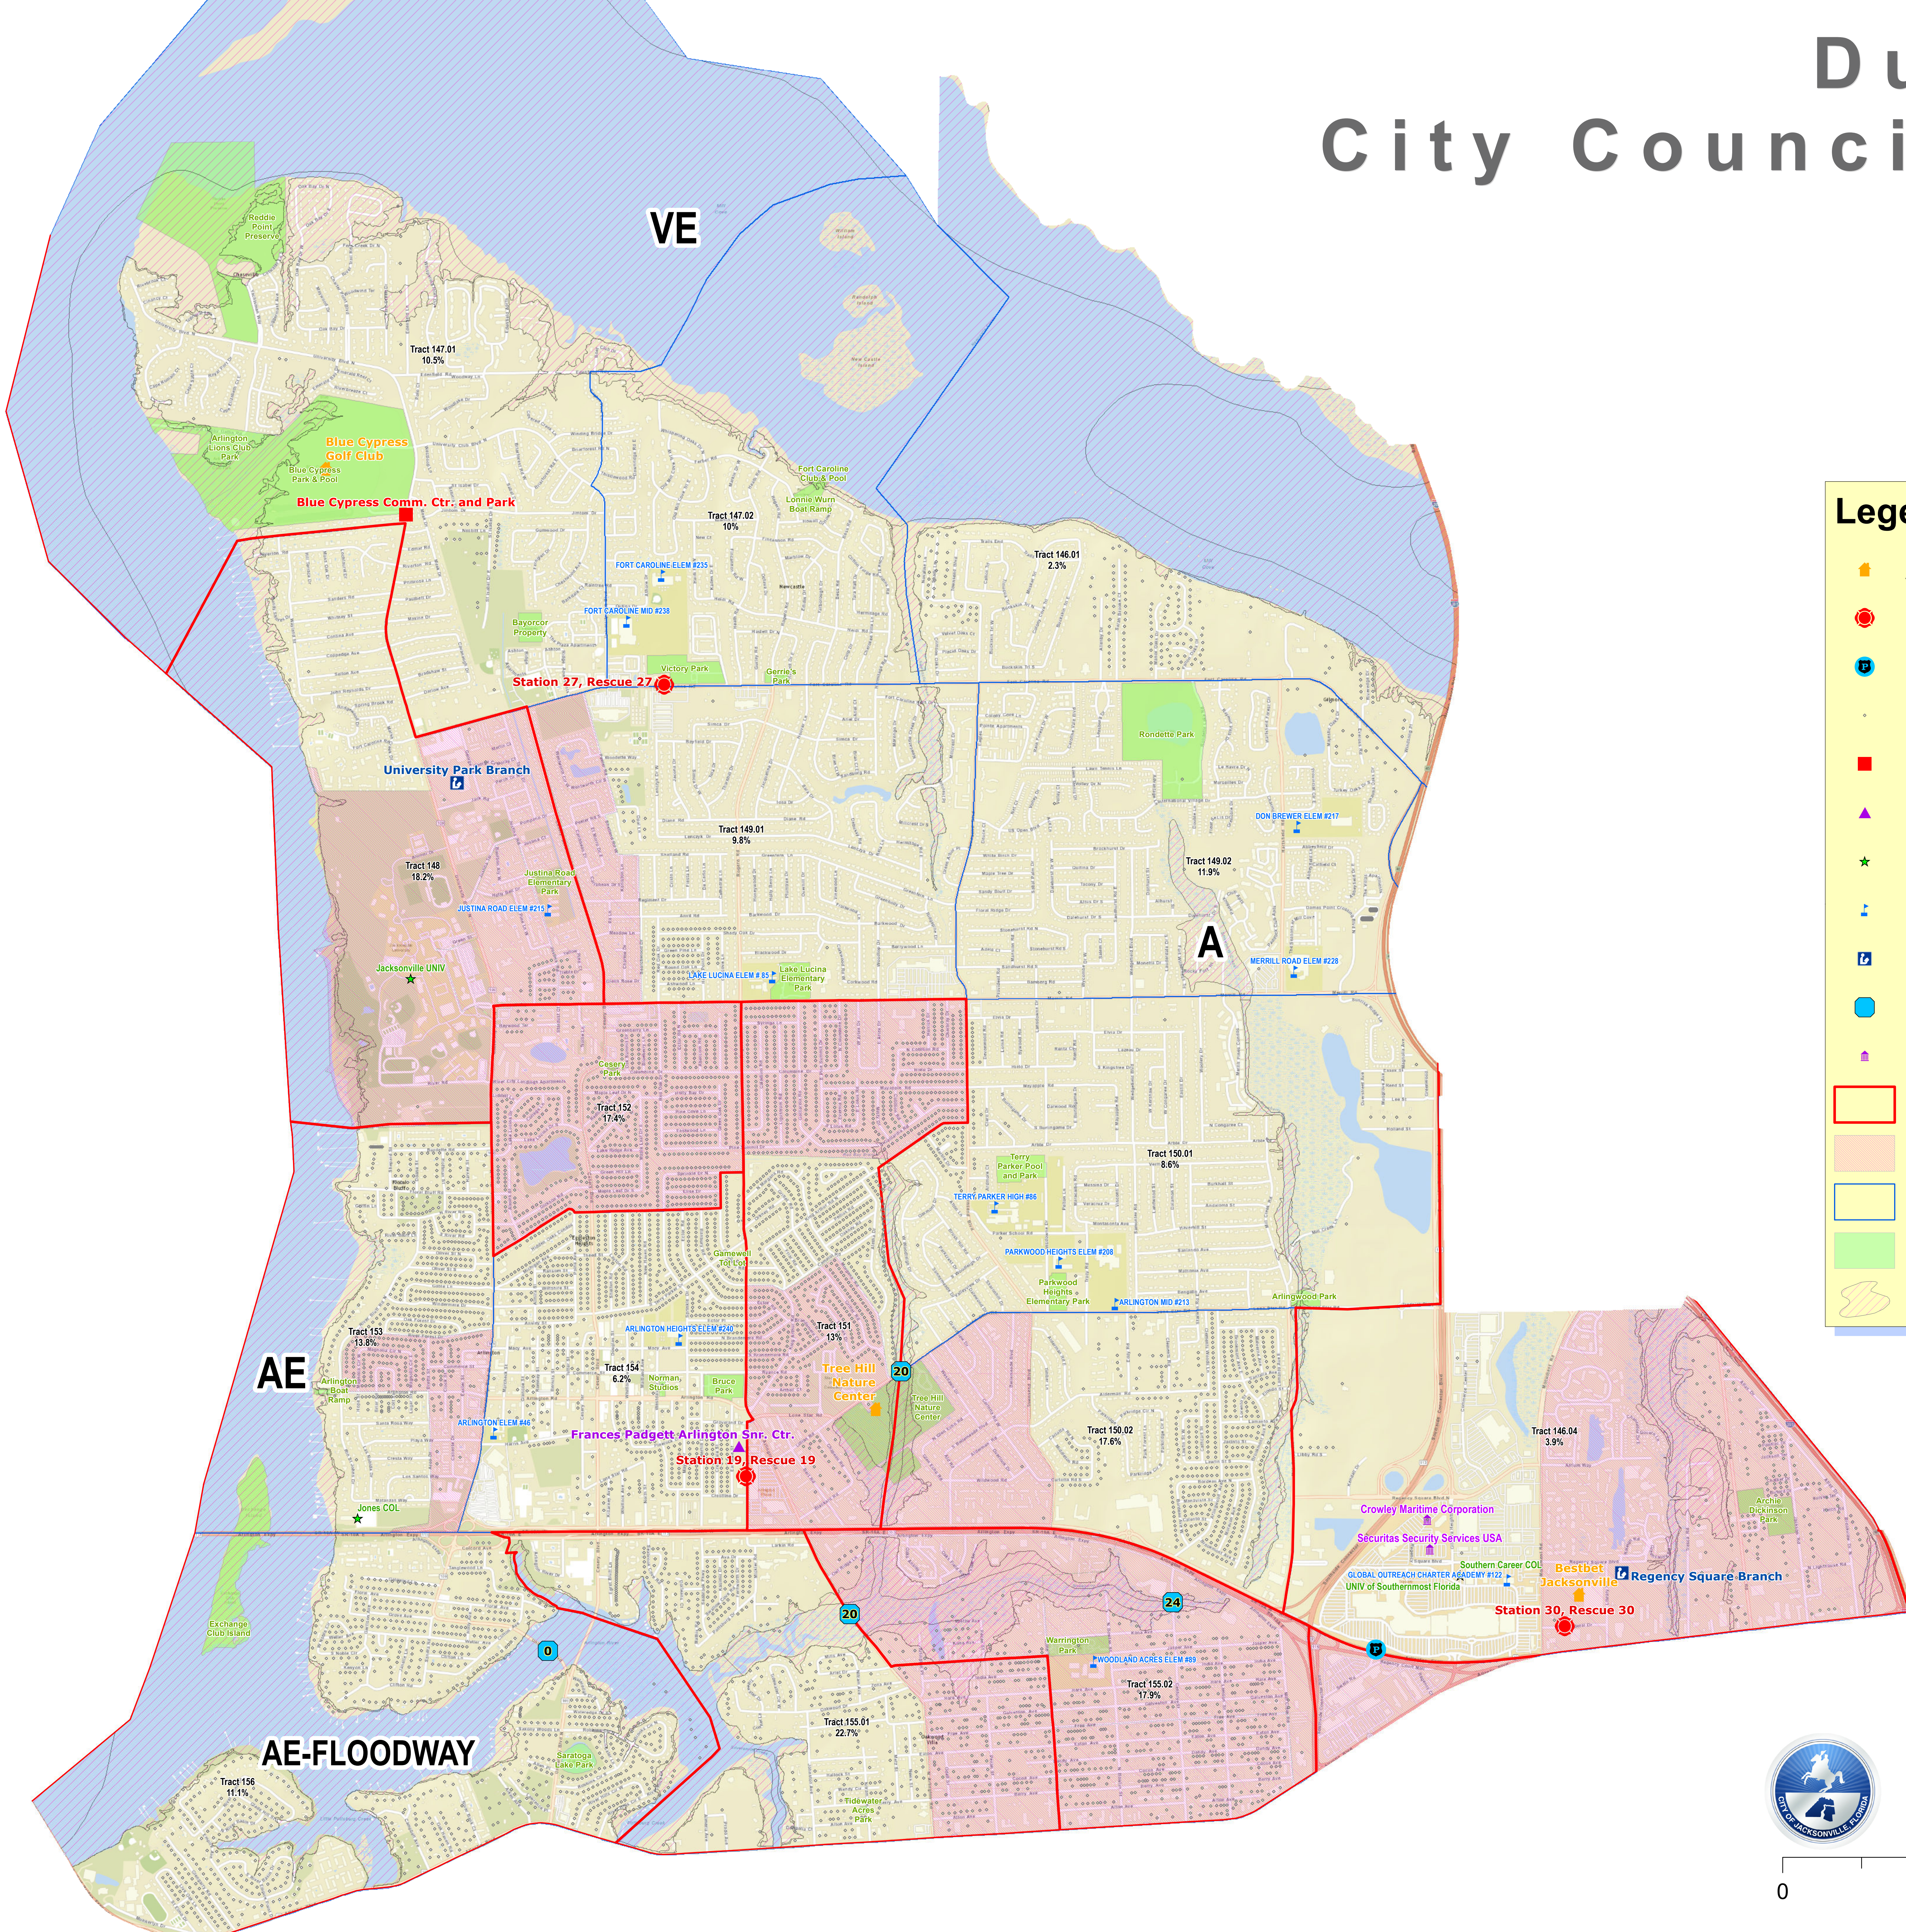

# Duval County City Council District 1