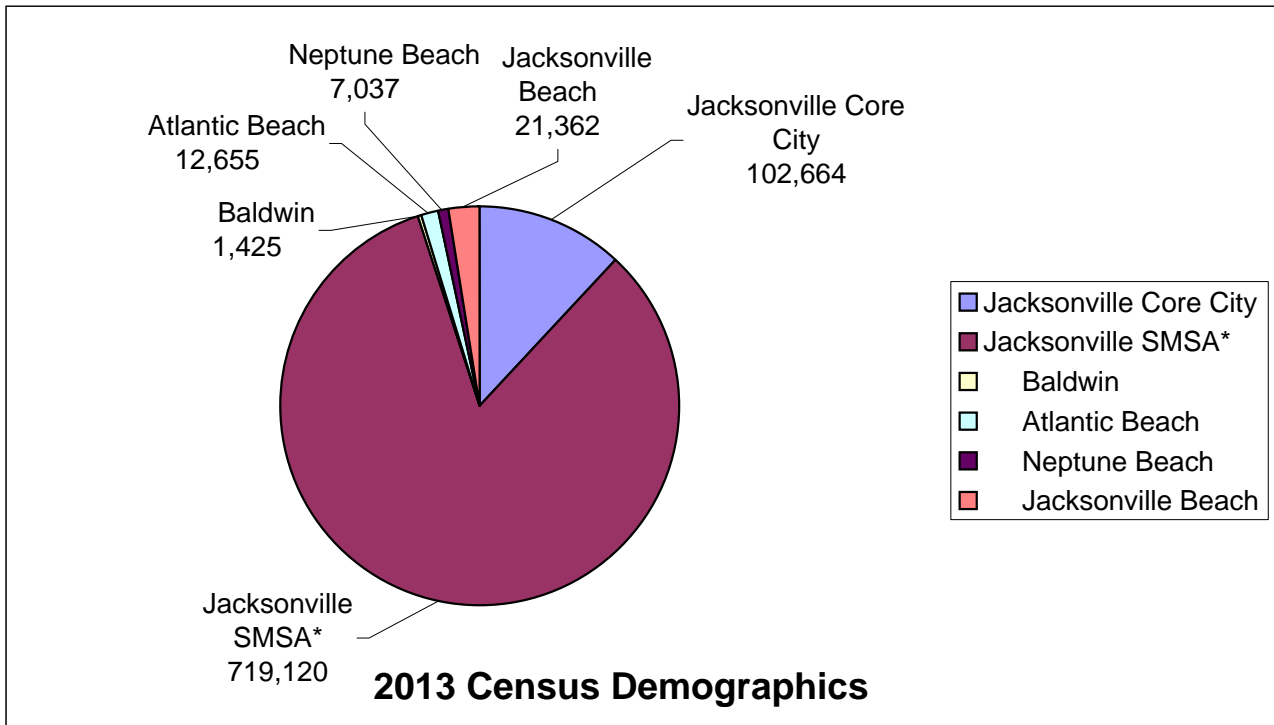

Census Demographics Total