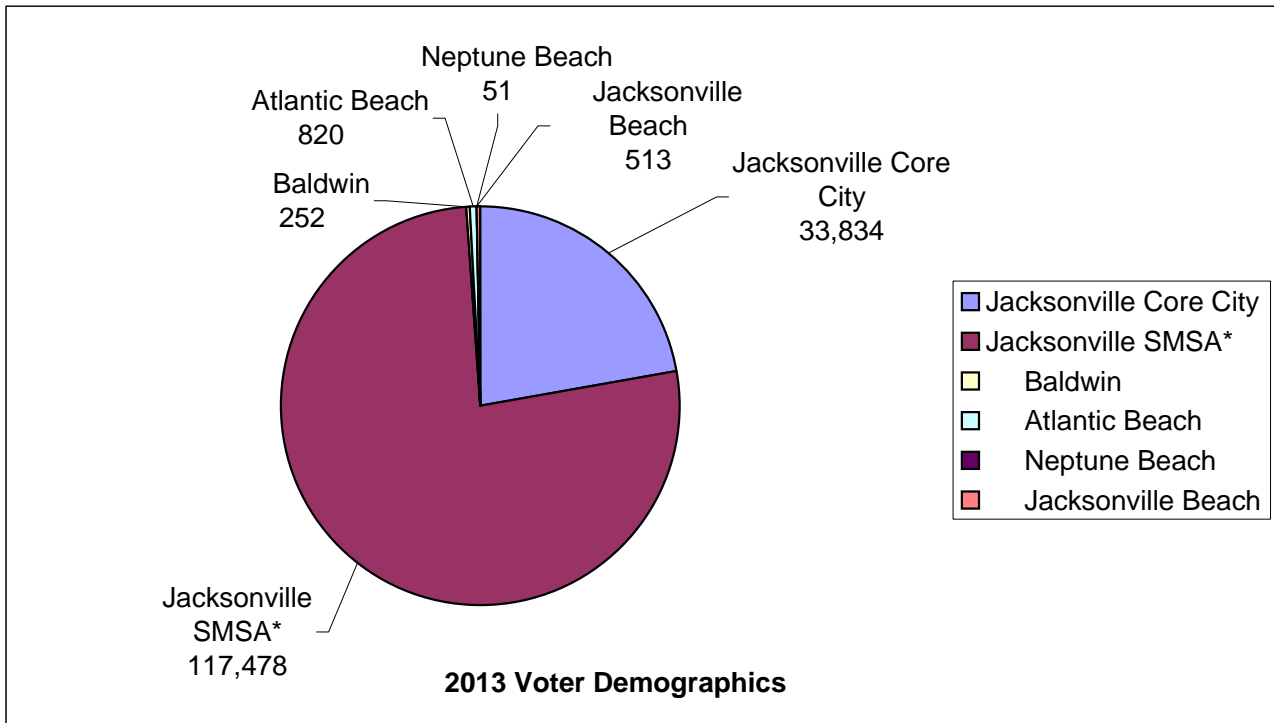

Total Black Voter Registration