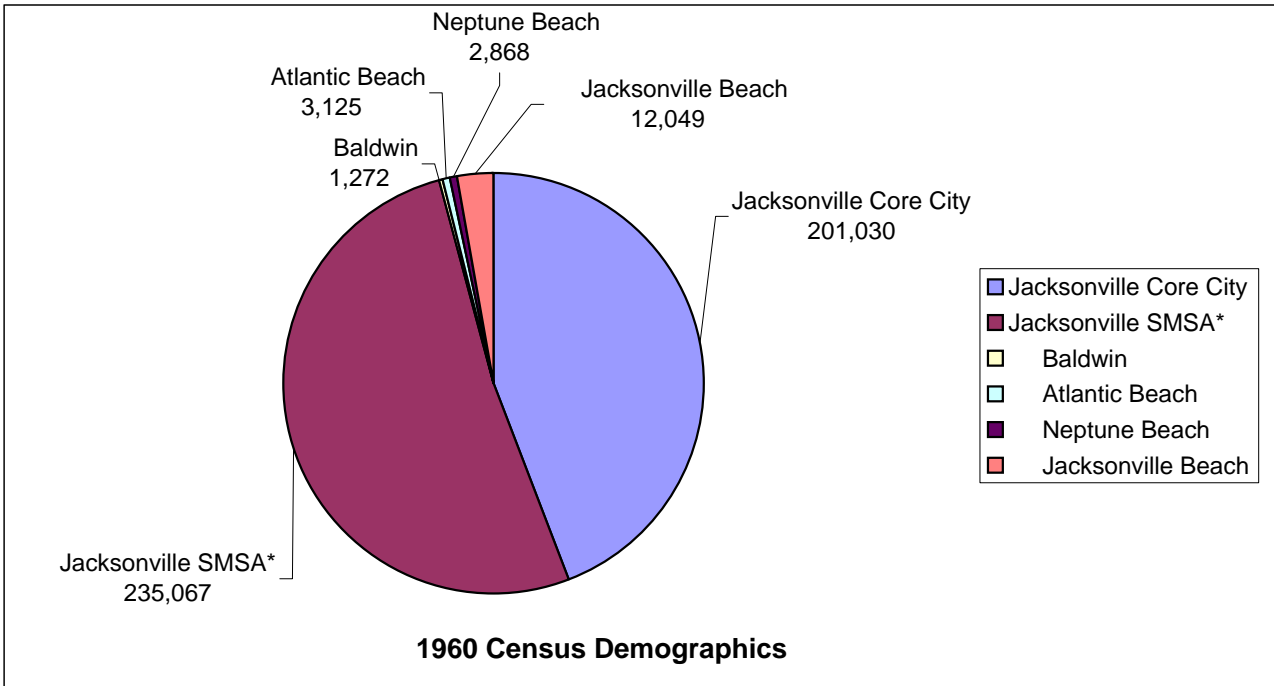

Census Demographics

	1960				2010				Ethnicity	
	Race				Race					
	Total Pop	White	Black	Other	Total Pop	White	Black	Other	Two or more	Hispanic
Jacksonville Core City	201,030	118,286	82,525	219	102,664	39,021	59,120	2,583	1,940	3,339
Jacksonville SMSA*	235,067	213,683	20,901	483	719,120	449,452	193,301	54,669	21,698	60,146
Baldwin	1,272	762	510	0	1,425	1,050	312	13	50	32
Atlantic Beach	3,125	2,515	605	5	12,655	10,438	1,368	495	354	680
Neptune Beach	2,868	2,865	3	0	7,037	6,656	85	150	146	278
Jacksonville Beach	12,049	10,922	1,111	16	21,362	19,427	832	625	478	923
Totals	455,411	349,033	105,655	723	864,263	526,044	255,018	58,535	24,666	65,398

Voter Data

Voter Growth in Jacksonville
and Duval County 1966-2013

	1966	2013
Jacksonville Core City	73,287	63,527
Jacksonville SMSA*	106,785	482,245

Total Voter Registration

Total White Voter Registration

Total Black Voter Registration

Total Other Races Voter Registration

Census Demographics Total

Census Demographics Total White

Census Demographics Total Black

Census Demographics Total Other Races

Census Demographics Total Other Races