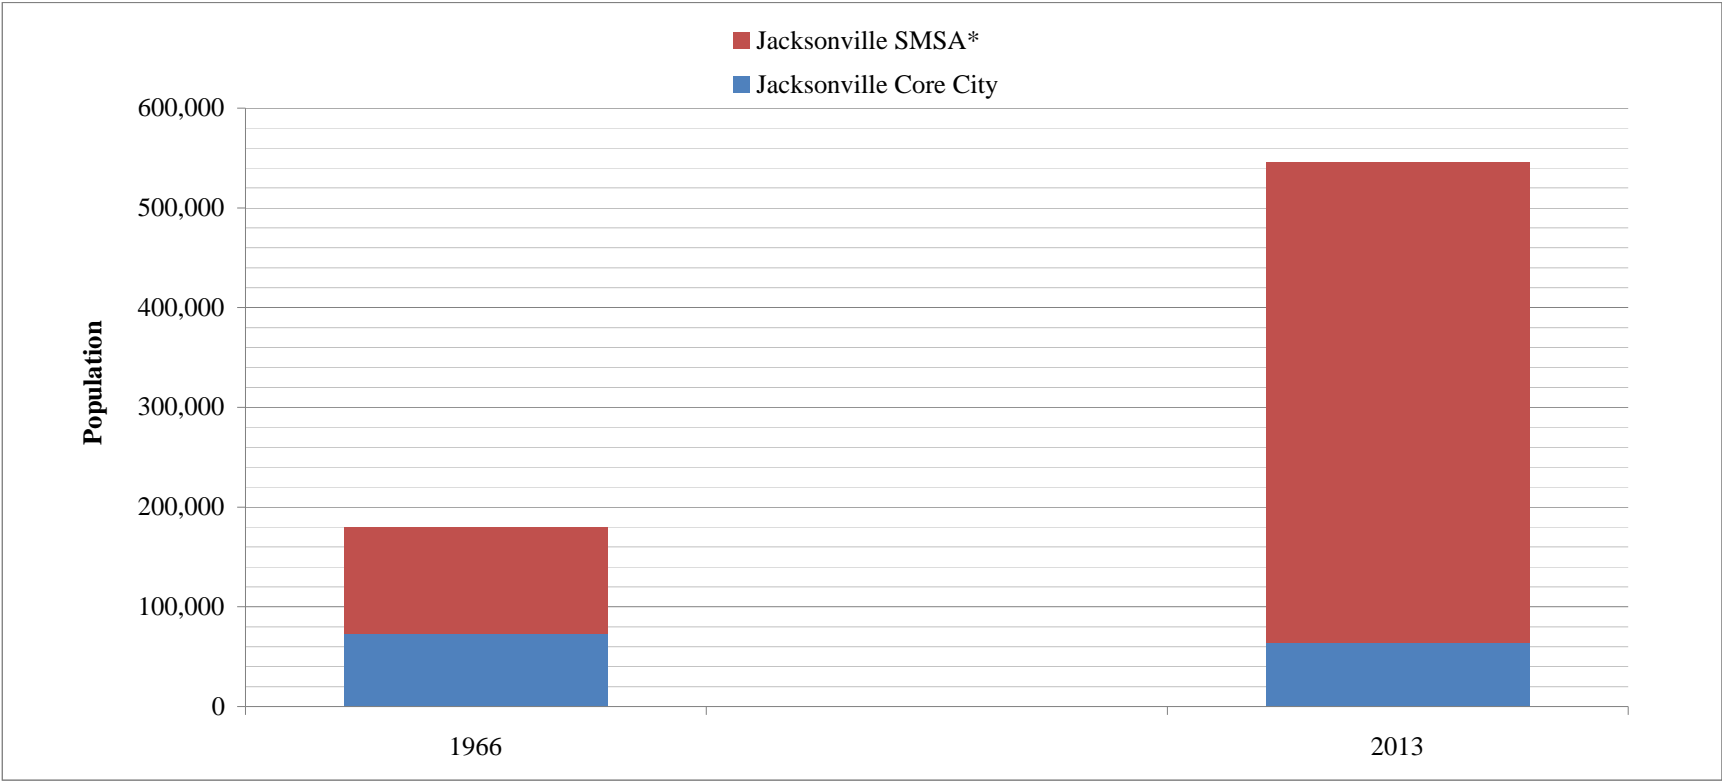

*SMSA =Standard Metropolitan Statistical Area as defined by the 1960 Census

Census Data

Population Growth in Jacksonville
and Duval County 1960-2010

	1960	2010
Jacksonville Core City	201,030	102,664
Jacksonville SMSA*	254,381	761,599

Voter Data

Voter Growth in Jacksonville
and Duval County 1966-2013

	1966	2013
Jacksonville Core City	73,287	63,527
Jacksonville SMSA*	106,785	482,245

Total Voter Registration

Total White Voter Registration