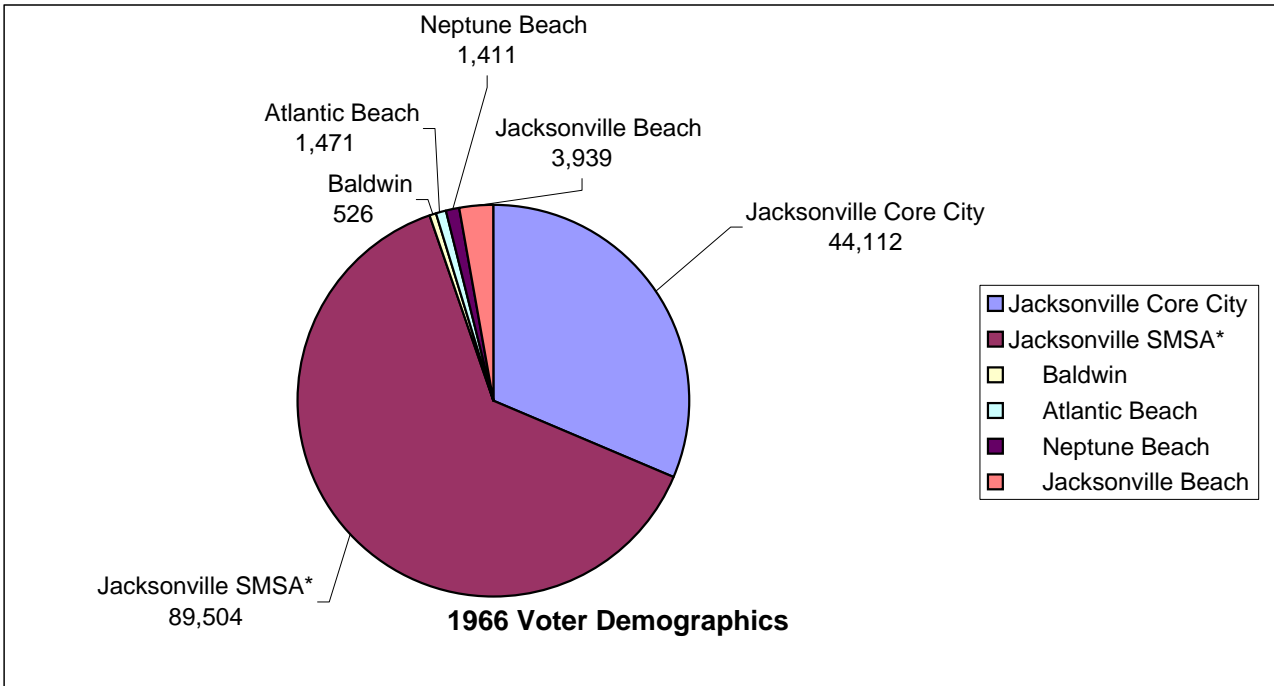

Census Demographics

	1960				2010				Ethnicity	
	Race				Race					
	Total Pop	White	Black	Other	Total Pop	White	Black	Other	Two or more	Hispanic
Jacksonville Core City	201,030	118,286	82,525	219	102,664	39,021	59,120	2,583	1,940	3,339
Jacksonville SMSA*	235,067	213,683	20,901	483	719,120	449,452	193,301	54,669	21,698	60,146
Baldwin	1,272	762	510	0	1,425	1,050	312	13	50	32
Atlantic Beach	3,125	2,515	605	5	12,655	10,438	1,368	495	354	680
Neptune Beach	2,868	2,865	3	0	7,037	6,656	85	150	146	278
Jacksonville Beach	12,049	10,922	1,111	16	21,362	19,427	832	625	478	923
Totals	455,411	349,033	105,655	723	864,263	526,044	255,018	58,535	24,666	65,398

Voter Data

Voter Growth in Jacksonville
and Duval County 1966-2013

	1966	2013
Jacksonville Core City	73,287	63,527
Jacksonville SMSA*	106,785	482,245

Total Voter Registration

Total White Voter Registration

Total Black Voter Registration

Total Other Races Voter Registration

Census Demographics Total

Census Demographics Total White

Census Demographics Total Black

Census Demographics Total Other Races

Census Demographics Total Other Races