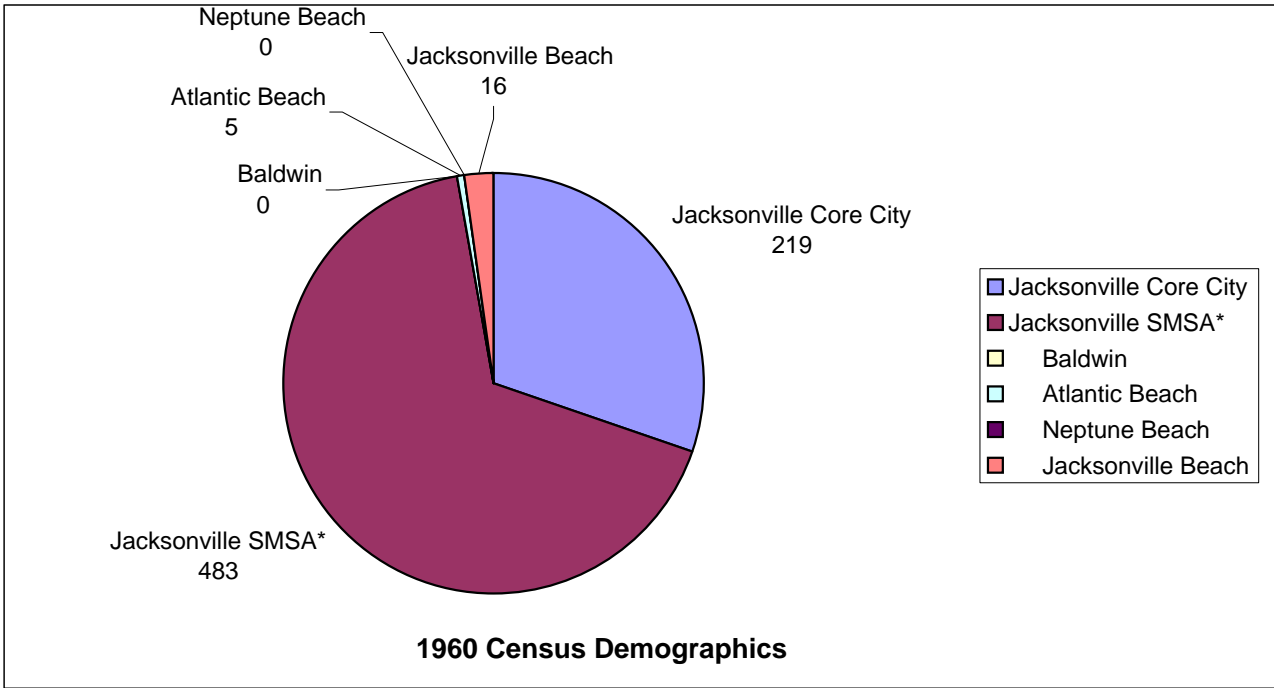

Supervisor of Elections
Jerry Holland
Presentation to the

Task Force on Consolidated Government

Wednesday, August 28, 2013

Voter Demographics

	1966			2013				
	Total Reg	White	Black	Total Reg	White	Black	Other	Hispanic
Jacksonville Core City	73,287	44,112	29,175	63,527	25,602	33,834	3,101	990
Jacksonville SMSA*	98,732	89,504	9,228	450,077	280,206	117,478	32,979	19,414
Baldwin	709	526	183	862	578	252	26	6
Atlantic Beach	1,592	1,471	121	9,760	8,261	820	444	235
Neptune Beach	1,412	1,411	1	5,462	5,129	51	204	78
Jacksonville Beach	4,340	3,939	401	16,084	14,499	513	720	352
Totals	180,072	140,963	39,109	545,772	334,275	152,948	37,474	21,075

Census Demographics

	1960				2010				Ethnicity	
	Race				Race					
	Total Pop	White	Black	Other	Total Pop	White	Black	Other	Two or more	Hispanic
Jacksonville Core City	201,030	118,286	82,525	219	102,664	39,021	59,120	2,583	1,940	3,339
Jacksonville SMSA*	235,067	213,683	20,901	483	719,120	449,452	193,301	54,669	21,698	60,146
Baldwin	1,272	762	510	0	1,425	1,050	312	13	50	32
Atlantic Beach	3,125	2,515	605	5	12,655	10,438	1,368	495	354	680
Neptune Beach	2,868	2,865	3	0	7,037	6,656	85	150	146	278
Jacksonville Beach	12,049	10,922	1,111	16	21,362	19,427	832	625	478	923
Totals	455,411	349,033	105,655	723	864,263	526,044	255,018	58,535	24,666	65,398

Voter Data

Voter Growth in Jacksonville
and Duval County 1966-2013

	1966	2013
Jacksonville Core City	73,287	63,527
Jacksonville SMSA*	106,785	482,245

Total Voter Registration

Total White Voter Registration

Total Black Voter Registration

Total Other Races Voter Registration

Census Demographics Total

Census Demographics Total White

Census Demographics Total Black

Census Demographics Total Other Races

Census Demographics Total Other Races