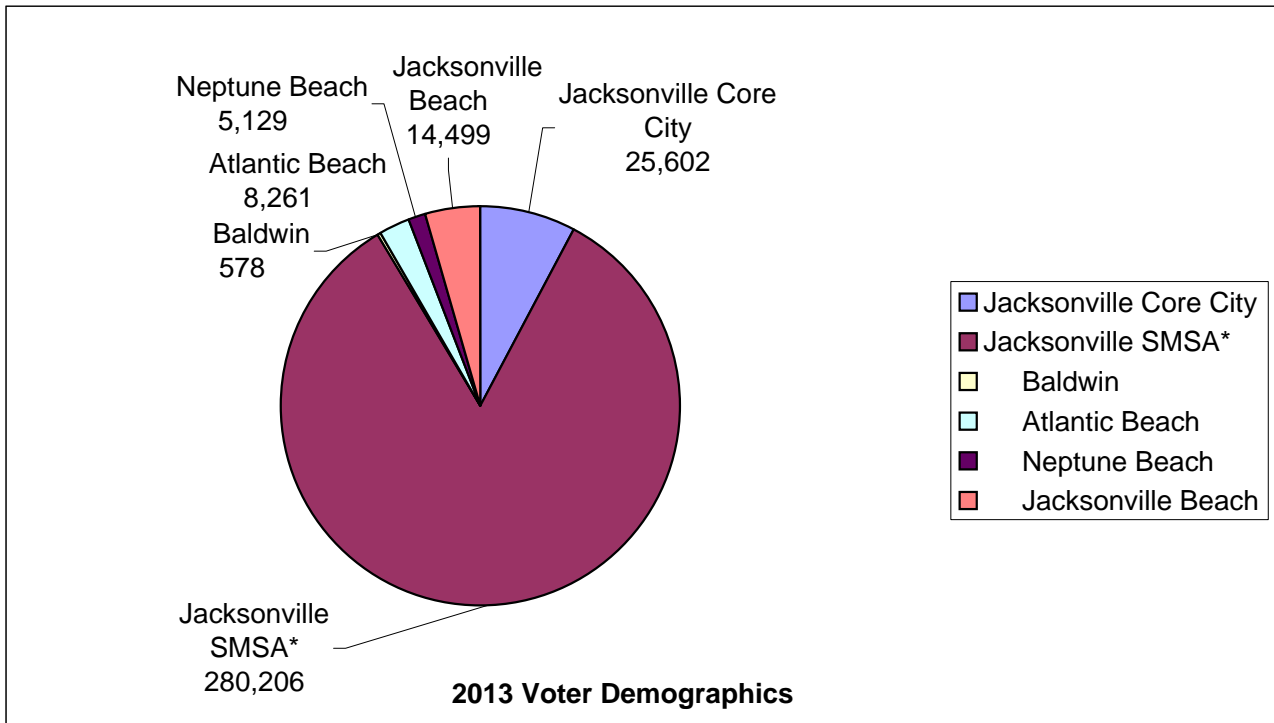

Voter Data

Voter Growth in Jacksonville
and Duval County 1966-2013

	1966	2013
Jacksonville Core City	73,287	63,527
Jacksonville SMSA*	106,785	482,245

Total Voter Registration

Total White Voter Registration