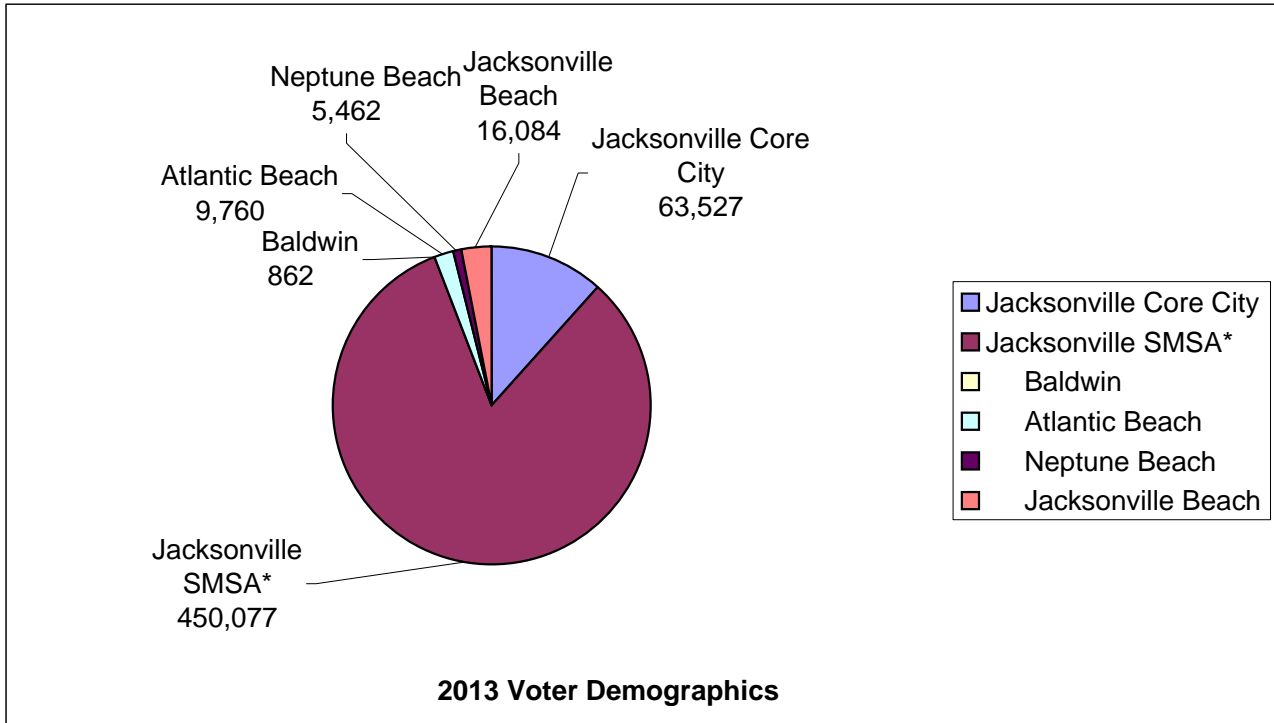

Census Demographics

	1960				2010				Ethnicity	
	Race				Race					
	Total Pop	White	Black	Other	Total Pop	White	Black	Other	Two or more	Hispanic
Jacksonville Core City	201,030	118,286	82,525	219	102,664	39,021	59,120	2,583	1,940	3,339
Jacksonville SMSA*	235,067	213,683	20,901	483	719,120	449,452	193,301	54,669	21,698	60,146
Baldwin	1,272	762	510	0	1,425	1,050	312	13	50	32
Atlantic Beach	3,125	2,515	605	5	12,655	10,438	1,368	495	354	680
Neptune Beach	2,868	2,865	3	0	7,037	6,656	85	150	146	278
Jacksonville Beach	12,049	10,922	1,111	16	21,362	19,427	832	625	478	923
Totals	455,411	349,033	105,655	723	864,263	526,044	255,018	58,535	24,666	65,398

*SMSA =Standard Metropolitan Statistical Area as defined by the 1960 Census

Census Data

Population Growth in Jacksonville
and Duval County 1960-2010

	1960	2010
Jacksonville Core City	201,030	102,664
Jacksonville SMSA*	254,381	761,599

Voter Data

Voter Growth in Jacksonville
and Duval County 1966-2013

	1966	2013
Jacksonville Core City	73,287	63,527
Jacksonville SMSA*	106,785	482,245

Total Voter Registration

Total White Voter Registration