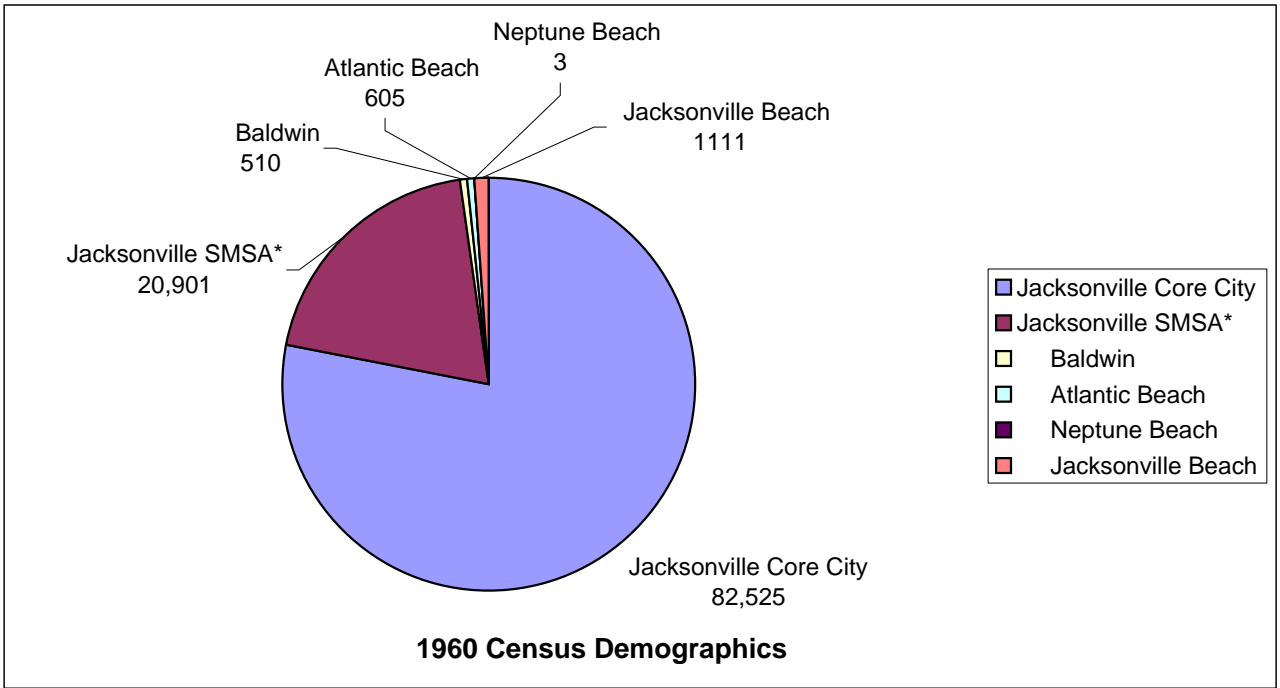

Supervisor of Elections
Jerry Holland
Presentation to the

Task Force on Consolidated Government

Wednesday, August 28, 2013

Voter Demographics

	1966			2013				
	Total Reg	White	Black	Total Reg	White	Black	Other	Hispanic
Jacksonville Core City	73,287	44,112	29,175	63,527	25,602	33,834	3,101	990
Jacksonville SMSA*	98,732	89,504	9,228	450,077	280,206	117,478	32,979	19,414
Baldwin	709	526	183	862	578	252	26	6
Atlantic Beach	1,592	1,471	121	9,760	8,261	820	444	235
Neptune Beach	1,412	1,411	1	5,462	5,129	51	204	78
Jacksonville Beach	4,340	3,939	401	16,084	14,499	513	720	352
Totals	180,072	140,963	39,109	545,772	334,275	152,948	37,474	21,075

Census Demographics

	1960				2010				Ethnicity	
	Race				Race					
	Total Pop	White	Black	Other	Total Pop	White	Black	Other	Two or more	Hispanic
Jacksonville Core City	201,030	118,286	82,525	219	102,664	39,021	59,120	2,583	1,940	3,339
Jacksonville SMSA*	235,067	213,683	20,901	483	719,120	449,452	193,301	54,669	21,698	60,146
Baldwin	1,272	762	510	0	1,425	1,050	312	13	50	32
Atlantic Beach	3,125	2,515	605	5	12,655	10,438	1,368	495	354	680
Neptune Beach	2,868	2,865	3	0	7,037	6,656	85	150	146	278
Jacksonville Beach	12,049	10,922	1,111	16	21,362	19,427	832	625	478	923
Totals	455,411	349,033	105,655	723	864,263	526,044	255,018	58,535	24,666	65,398

Voter Data

Voter Growth in Jacksonville
and Duval County 1966-2013

	1966	2013
Jacksonville Core City	73,287	63,527
Jacksonville SMSA*	106,785	482,245

Total Voter Registration

Total White Voter Registration

Total Black Voter Registration

Total Other Races Voter Registration

Census Demographics Total

Census Demographics Total White

Census Demographics Total Black

Census Demographics Total Other Races

Census Demographics Total Other Races