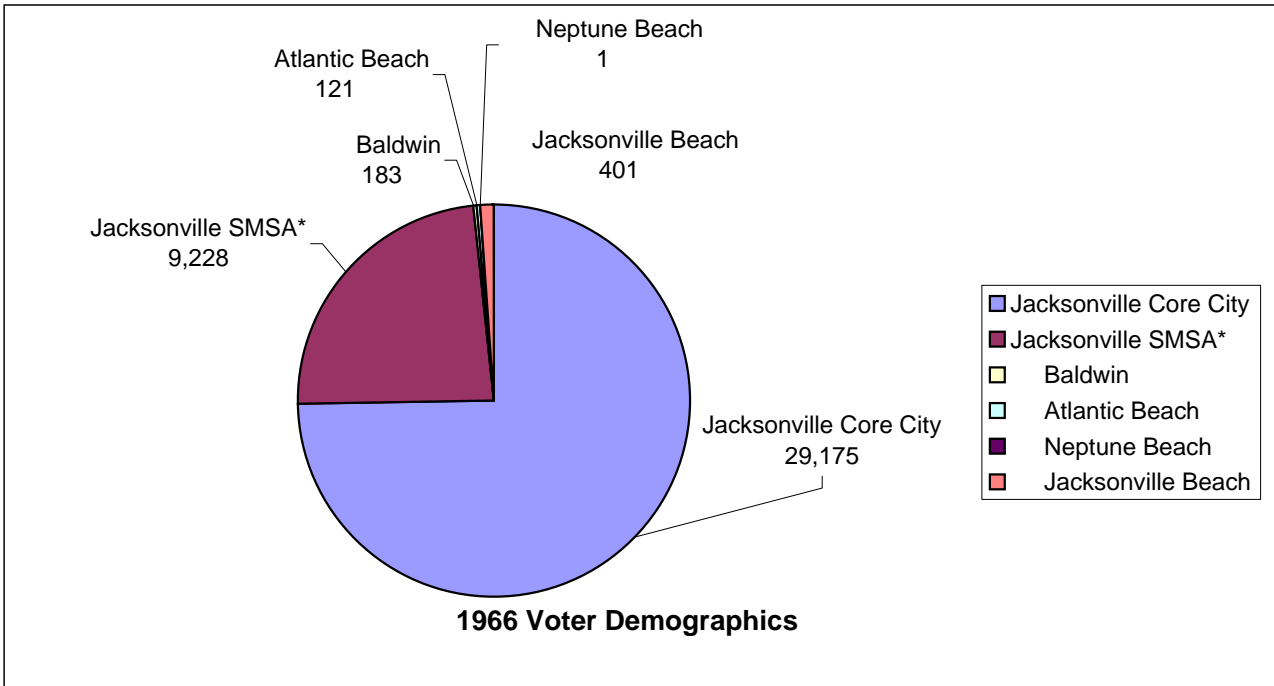

Census Demographics

	1960				2010				Ethnicity	
	Race				Race					
	Total Pop	White	Black	Other	Total Pop	White	Black	Other	Two or more	Hispanic
Jacksonville Core City	201,030	118,286	82,525	219	102,664	39,021	59,120	2,583	1,940	3,339
Jacksonville SMSA*	235,067	213,683	20,901	483	719,120	449,452	193,301	54,669	21,698	60,146
Baldwin	1,272	762	510	0	1,425	1,050	312	13	50	32
Atlantic Beach	3,125	2,515	605	5	12,655	10,438	1,368	495	354	680
Neptune Beach	2,868	2,865	3	0	7,037	6,656	85	150	146	278
Jacksonville Beach	12,049	10,922	1,111	16	21,362	19,427	832	625	478	923
Totals	455,411	349,033	105,655	723	864,263	526,044	255,018	58,535	24,666	65,398

Voter Data

Voter Growth in Jacksonville
and Duval County 1966-2013

	1966	2013
Jacksonville Core City	73,287	63,527
Jacksonville SMSA*	106,785	482,245

Total Voter Registration

Total White Voter Registration

Total Black Voter Registration

Total Other Races Voter Registration

Census Demographics Total

Census Demographics Total White

Census Demographics Total Black

Census Demographics Total Other Races

Census Demographics Total Other Races