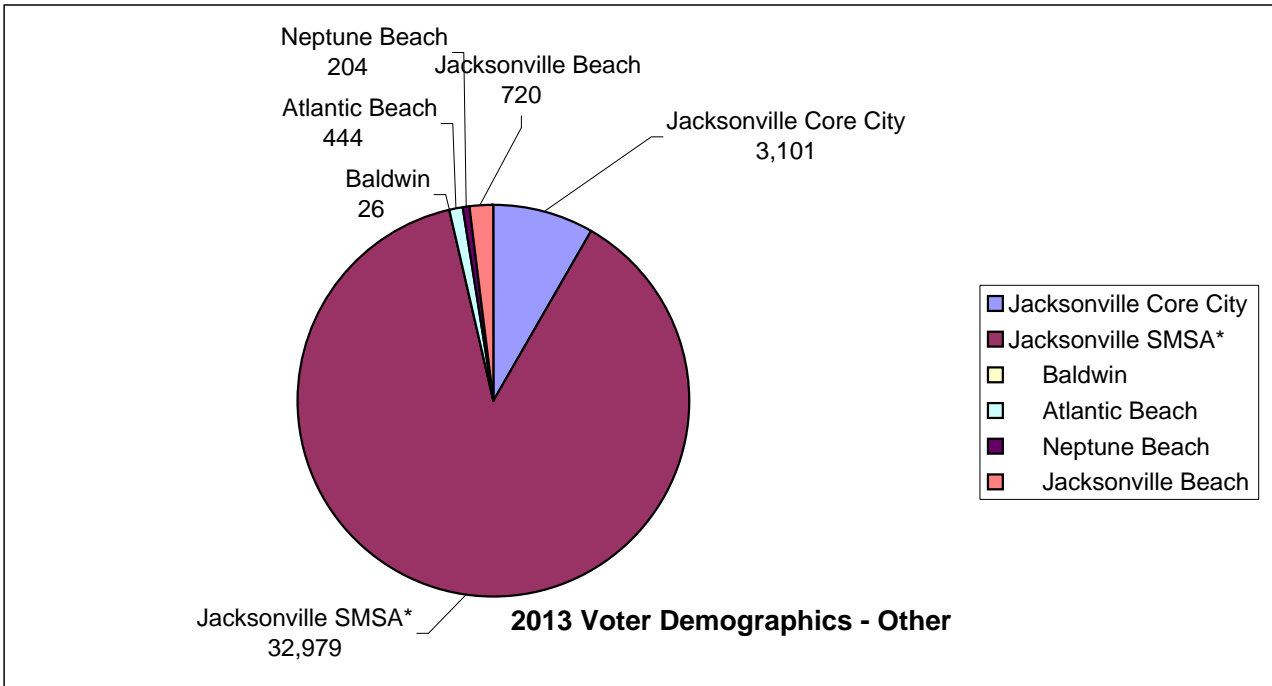

Total Other Races Voter Registration