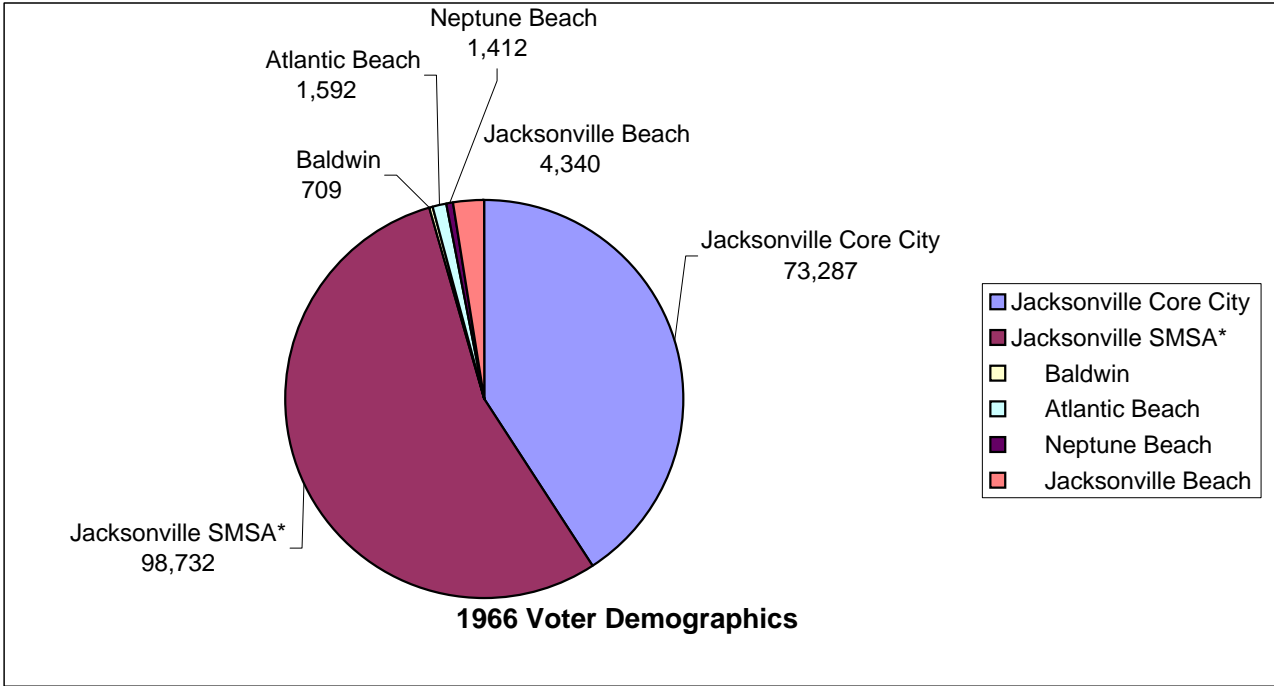

Census Demographics

	1960				2010				Ethnicity	
	Race				Race					
	Total Pop	White	Black	Other	Total Pop	White	Black	Other	Two or more	Hispanic
Jacksonville Core City	201,030	118,286	82,525	219	102,664	39,021	59,120	2,583	1,940	3,339
Jacksonville SMSA*	235,067	213,683	20,901	483	719,120	449,452	193,301	54,669	21,698	60,146
Baldwin	1,272	762	510	0	1,425	1,050	312	13	50	32
Atlantic Beach	3,125	2,515	605	5	12,655	10,438	1,368	495	354	680
Neptune Beach	2,868	2,865	3	0	7,037	6,656	85	150	146	278
Jacksonville Beach	12,049	10,922	1,111	16	21,362	19,427	832	625	478	923
Totals	455,411	349,033	105,655	723	864,263	526,044	255,018	58,535	24,666	65,398

*SMSA =Standard Metropolitan Statistical Area as defined by the 1960 Census

Census Data

Population Growth in Jacksonville
and Duval County 1960-2010

	1960	2010
Jacksonville Core City	201,030	102,664
Jacksonville SMSA*	254,381	761,599

Voter Data

Voter Growth in Jacksonville
and Duval County 1966-2013

	1966	2013
Jacksonville Core City	73,287	63,527
Jacksonville SMSA*	106,785	482,245

Total Voter Registration

Total White Voter Registration