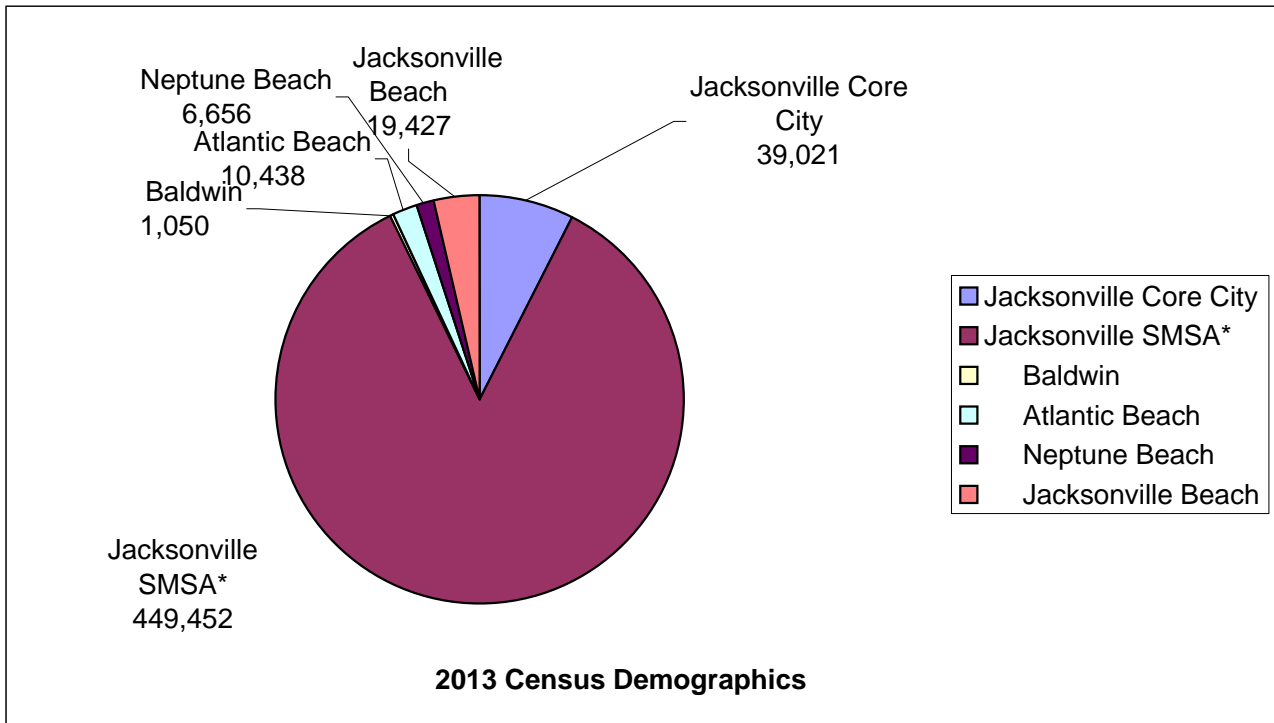

Census Demographics

	1960				2010				Ethnicity	
	Race				Race					
	Total Pop	White	Black	Other	Total Pop	White	Black	Other	Two or more	Hispanic
Jacksonville Core City	201,030	118,286	82,525	219	102,664	39,021	59,120	2,583	1,940	3,339
Jacksonville SMSA*	235,067	213,683	20,901	483	719,120	449,452	193,301	54,669	21,698	60,146
Baldwin	1,272	762	510	0	1,425	1,050	312	13	50	32
Atlantic Beach	3,125	2,515	605	5	12,655	10,438	1,368	495	354	680
Neptune Beach	2,868	2,865	3	0	7,037	6,656	85	150	146	278
Jacksonville Beach	12,049	10,922	1,111	16	21,362	19,427	832	625	478	923
Totals	455,411	349,033	105,655	723	864,263	526,044	255,018	58,535	24,666	65,398

Voter Data

Voter Growth in Jacksonville
and Duval County 1966-2013

	1966	2013
Jacksonville Core City	73,287	63,527
Jacksonville SMSA*	106,785	482,245

Total Voter Registration

Total White Voter Registration

Total Black Voter Registration

Total Other Races Voter Registration

Census Demographics Total

Census Demographics Total White

Census Demographics Total Black

Census Demographics Total Other Races

Census Demographics Total Other Races