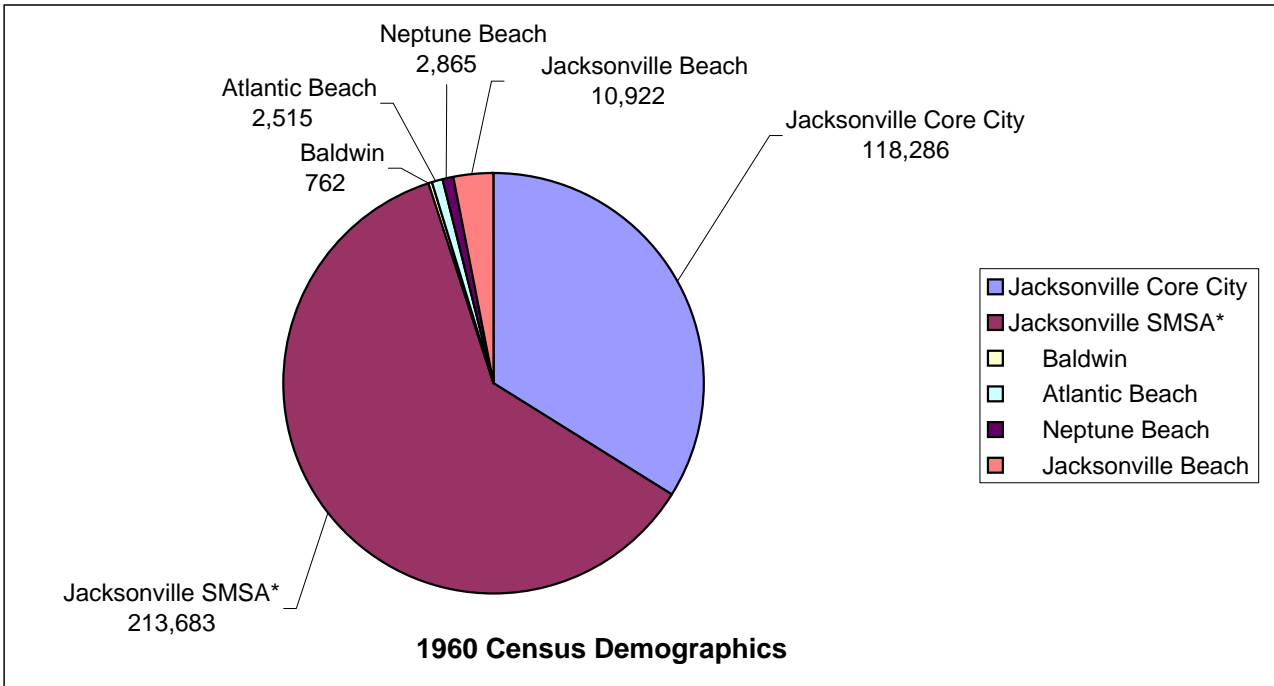

Census Demographics

	1960				2010				Ethnicity	
	Race				Race					
	Total Pop	White	Black	Other	Total Pop	White	Black	Other	Two or more	Hispanic
Jacksonville Core City	201,030	118,286	82,525	219	102,664	39,021	59,120	2,583	1,940	3,339
Jacksonville SMSA*	235,067	213,683	20,901	483	719,120	449,452	193,301	54,669	21,698	60,146
Baldwin	1,272	762	510	0	1,425	1,050	312	13	50	32
Atlantic Beach	3,125	2,515	605	5	12,655	10,438	1,368	495	354	680
Neptune Beach	2,868	2,865	3	0	7,037	6,656	85	150	146	278
Jacksonville Beach	12,049	10,922	1,111	16	21,362	19,427	832	625	478	923
Totals	455,411	349,033	105,655	723	864,263	526,044	255,018	58,535	24,666	65,398

Voter Data

Voter Growth in Jacksonville
and Duval County 1966-2013

	1966	2013
Jacksonville Core City	73,287	63,527
Jacksonville SMSA*	106,785	482,245

Total Voter Registration

Total White Voter Registration

Total Black Voter Registration

Total Other Races Voter Registration

Census Demographics Total

Census Demographics Total White

Census Demographics Total Black

Census Demographics Total Other Races

Census Demographics Total Other Races