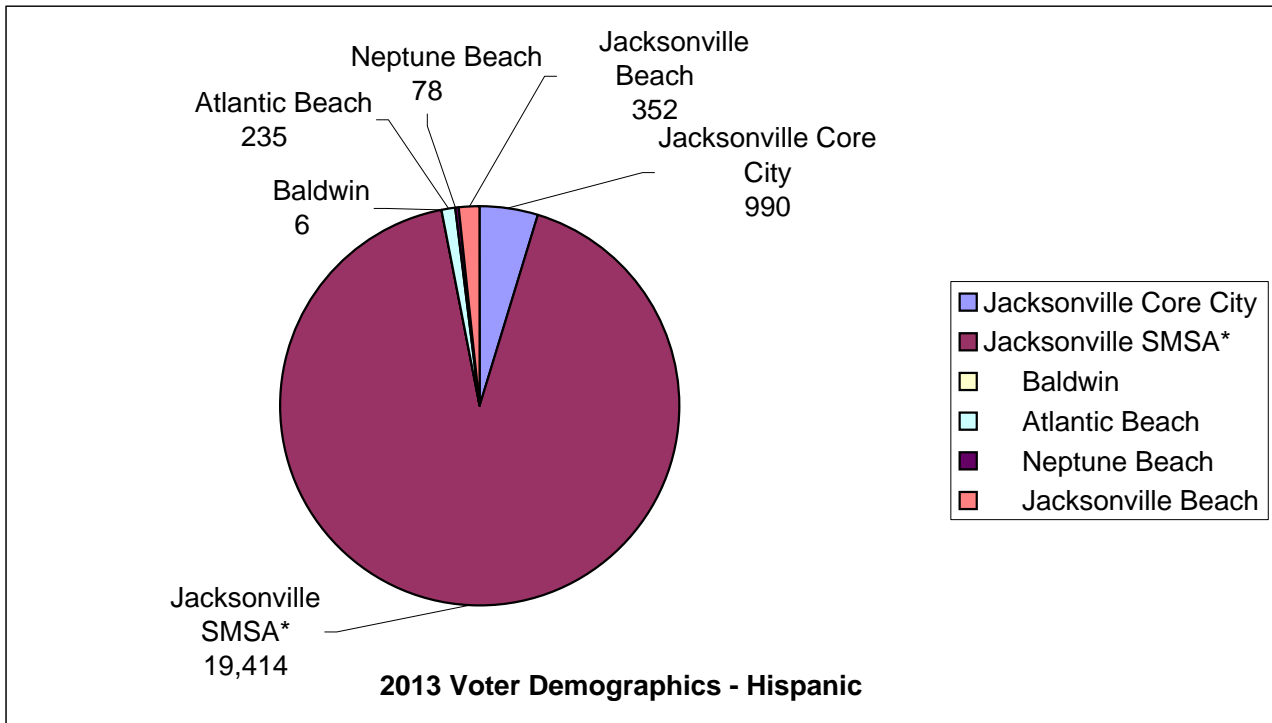

Total Other Races Voter Registration