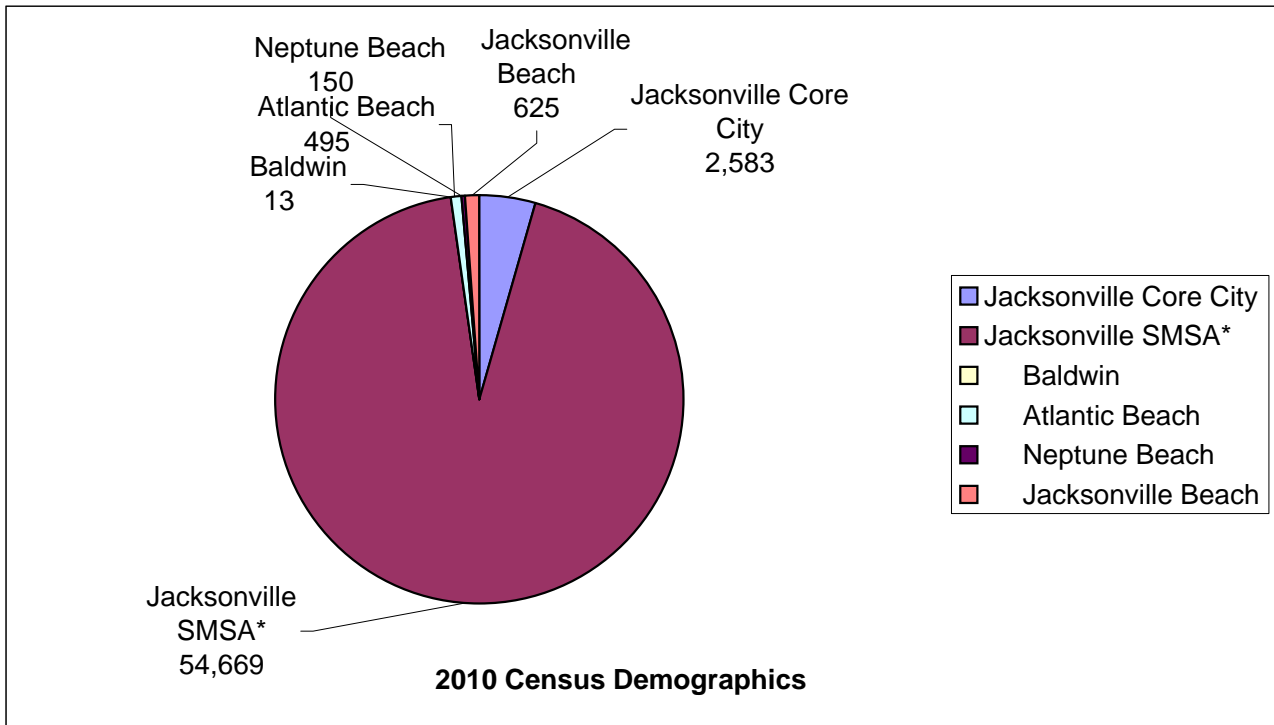

Census Demographics

	1960				2010				Ethnicity	
	Race				Race					
	Total Pop	White	Black	Other	Total Pop	White	Black	Other	Two or more	Hispanic
Jacksonville Core City	201,030	118,286	82,525	219	102,664	39,021	59,120	2,583	1,940	3,339
Jacksonville SMSA*	235,067	213,683	20,901	483	719,120	449,452	193,301	54,669	21,698	60,146
Baldwin	1,272	762	510	0	1,425	1,050	312	13	50	32
Atlantic Beach	3,125	2,515	605	5	12,655	10,438	1,368	495	354	680
Neptune Beach	2,868	2,865	3	0	7,037	6,656	85	150	146	278
Jacksonville Beach	12,049	10,922	1,111	16	21,362	19,427	832	625	478	923
Totals	455,411	349,033	105,655	723	864,263	526,044	255,018	58,535	24,666	65,398

Voter Data

Voter Growth in Jacksonville
and Duval County 1966-2013

	1966	2013
Jacksonville Core City	73,287	63,527
Jacksonville SMSA*	106,785	482,245

Total Voter Registration

Total White Voter Registration

Total Black Voter Registration

Total Other Races Voter Registration

Census Demographics Total

Census Demographics Total White

Census Demographics Total Black

Census Demographics Total Other Races

Census Demographics Total Other Races