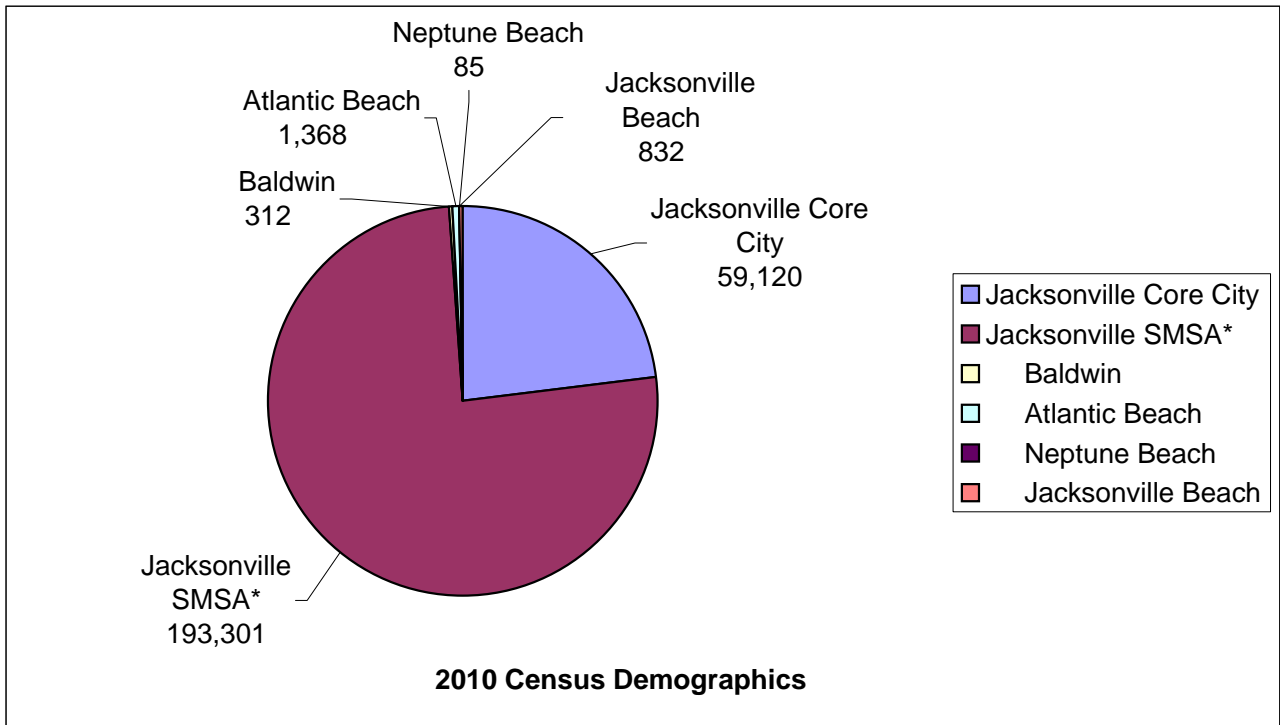

Census Demographics

	1960				2010				Ethnicity	
	Race				Race					
	Total Pop	White	Black	Other	Total Pop	White	Black	Other	Two or more	Hispanic
Jacksonville Core City	201,030	118,286	82,525	219	102,664	39,021	59,120	2,583	1,940	3,339
Jacksonville SMSA*	235,067	213,683	20,901	483	719,120	449,452	193,301	54,669	21,698	60,146
Baldwin	1,272	762	510	0	1,425	1,050	312	13	50	32
Atlantic Beach	3,125	2,515	605	5	12,655	10,438	1,368	495	354	680
Neptune Beach	2,868	2,865	3	0	7,037	6,656	85	150	146	278
Jacksonville Beach	12,049	10,922	1,111	16	21,362	19,427	832	625	478	923
Totals	455,411	349,033	105,655	723	864,263	526,044	255,018	58,535	24,666	65,398

Voter Data

Voter Growth in Jacksonville
and Duval County 1966-2013

	1966	2013
Jacksonville Core City	73,287	63,527
Jacksonville SMSA*	106,785	482,245

Total Voter Registration

Total White Voter Registration

Total Black Voter Registration

Total Other Races Voter Registration

Census Demographics Total

Census Demographics Total White

Census Demographics Total Black

Census Demographics Total Other Races

Census Demographics Total Other Races