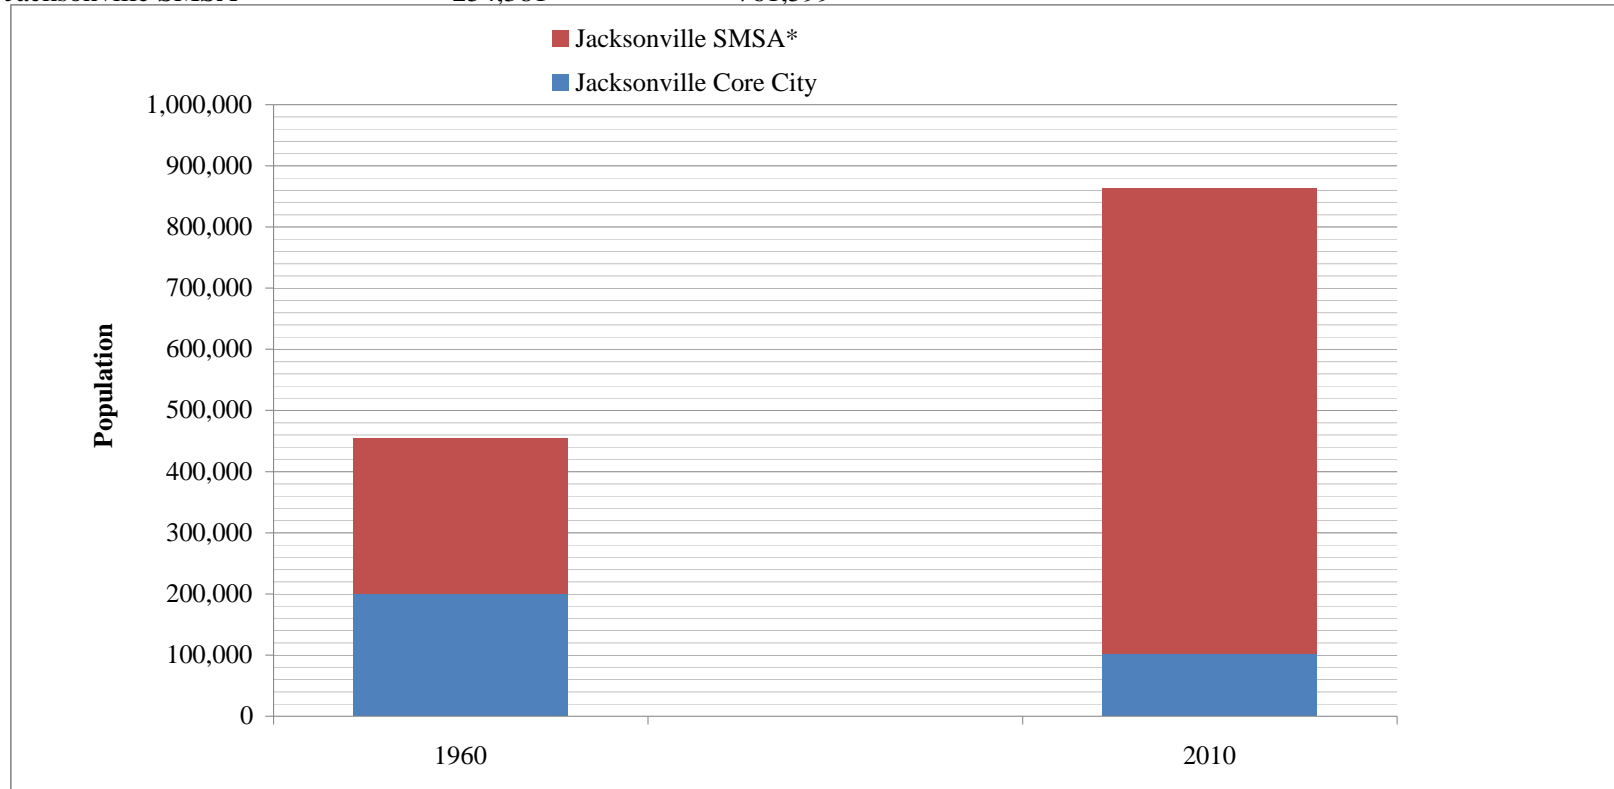

Supervisor of Elections
Jerry Holland
Presentation to the

Task Force on Consolidated Government

Wednesday, August 28, 2013

Voter Demographics

	1966			2013				
	Total Reg	White	Black	Total Reg	White	Black	Other	Hispanic
Jacksonville Core City	73,287	44,112	29,175	63,527	25,602	33,834	3,101	990
Jacksonville SMSA*	98,732	89,504	9,228	450,077	280,206	117,478	32,979	19,414
Baldwin	709	526	183	862	578	252	26	6
Atlantic Beach	1,592	1,471	121	9,760	8,261	820	444	235
Neptune Beach	1,412	1,411	1	5,462	5,129	51	204	78
Jacksonville Beach	4,340	3,939	401	16,084	14,499	513	720	352
Totals	180,072	140,963	39,109	545,772	334,275	152,948	37,474	21,075

Census Demographics

	1960				2010				Ethnicity	
	Race				Race					
	Total Pop	White	Black	Other	Total Pop	White	Black	Other	Two or more	Hispanic
Jacksonville Core City	201,030	118,286	82,525	219	102,664	39,021	59,120	2,583	1,940	3,339
Jacksonville SMSA*	235,067	213,683	20,901	483	719,120	449,452	193,301	54,669	21,698	60,146
Baldwin	1,272	762	510	0	1,425	1,050	312	13	50	32
Atlantic Beach	3,125	2,515	605	5	12,655	10,438	1,368	495	354	680
Neptune Beach	2,868	2,865	3	0	7,037	6,656	85	150	146	278
Jacksonville Beach	12,049	10,922	1,111	16	21,362	19,427	832	625	478	923
Totals	455,411	349,033	105,655	723	864,263	526,044	255,018	58,535	24,666	65,398

*SMSA =Standard Metropolitan Statistical Area as defined by the 1960 Census

Census Data

Population Growth in Jacksonville
and Duval County 1960-2010

	1960	2010
Jacksonville Core City	201,030	102,664
Jacksonville SMSA*	254,381	761,599